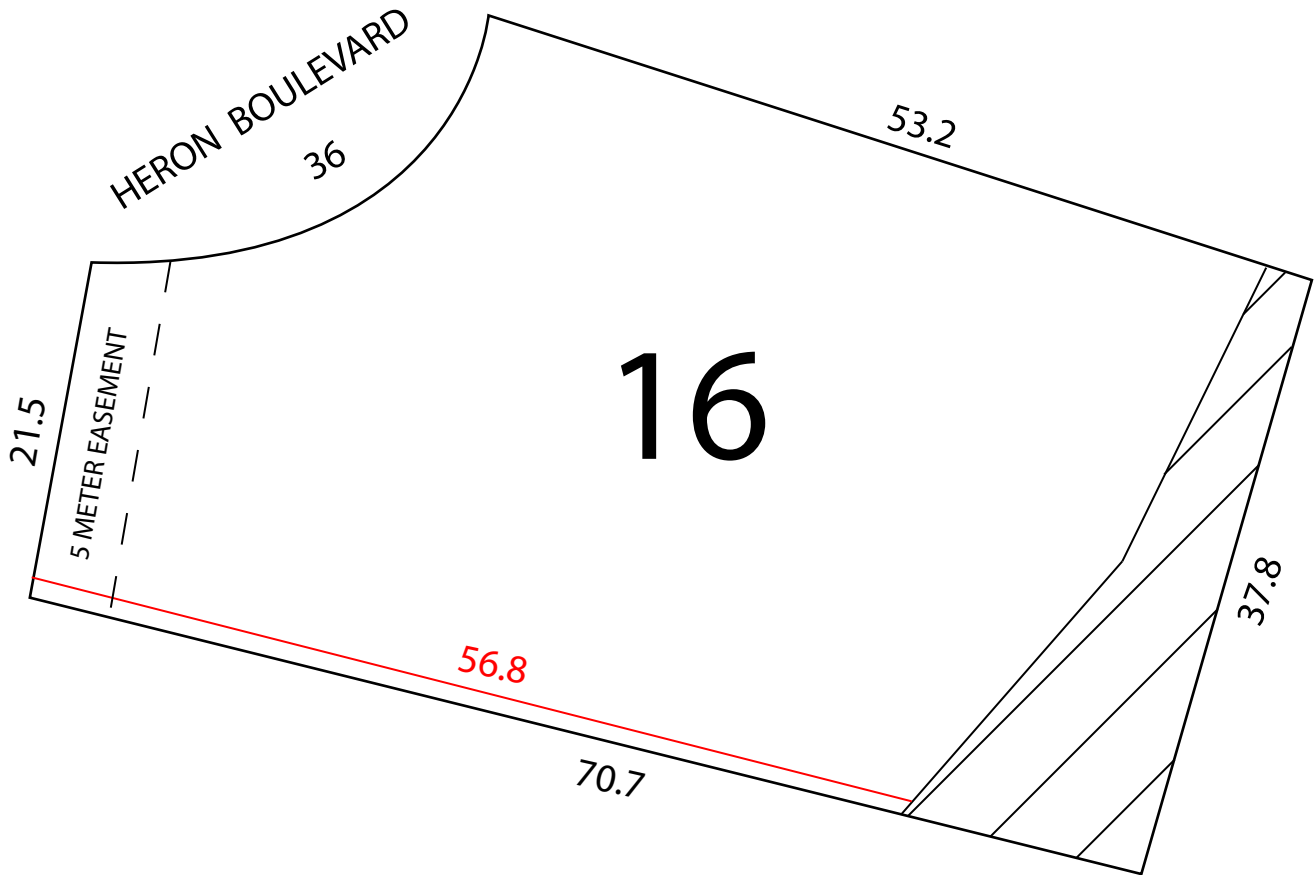

Vespra Valley Estates Phase 2

STEVE VANDRICK
Broker
REMAX CHAY REALTY INC.
Brokerage
705-722-7100

ARTISTS CONCEPTION

* Errors and Omissions excepted.
*All dimensions approximate.

Tree Preservation