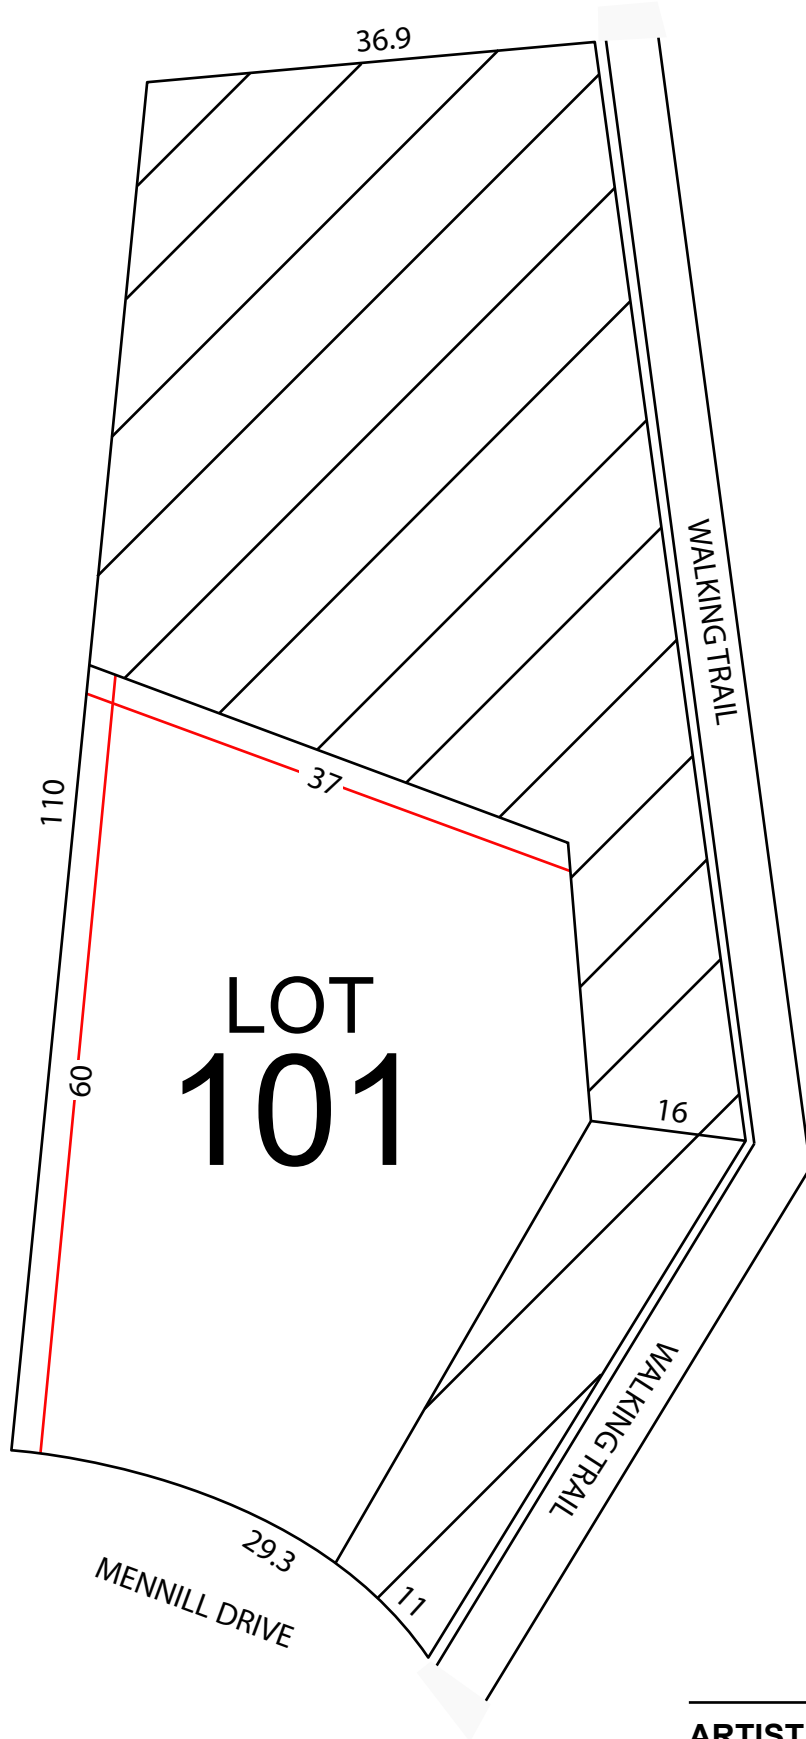

Black Creek Estates of Snow Valley Phase 3

STEVE VANDRICK
Broker
REMAX CHAY REALTY INC.
Brokerage
705-722-7100

ARTISTS CONCEPTION
* Errors and Omissions excepted.
* All dimensions approximate.

 Tree Preservation