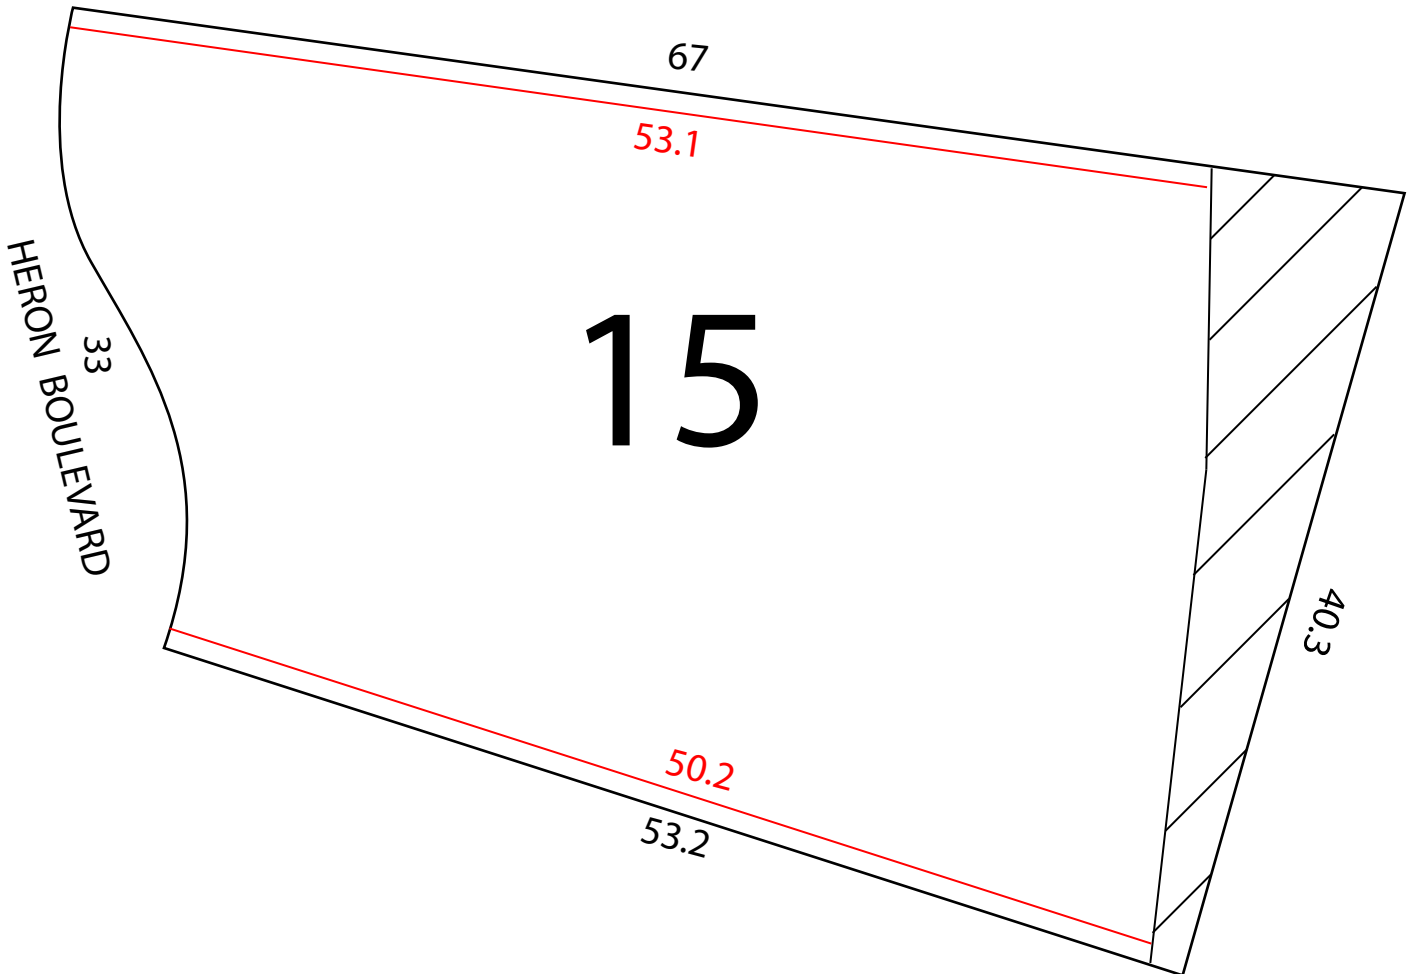

Vespra Valley Estates Phase 2

STEVE VANDRICK
Broker
REMAX CHAY REALTY INC.
Brokerage
705-722-7100

ARTISTS CONCEPTION

* Errors and Omissions excepted.
*All dimensions approximate.

Tree Preservation