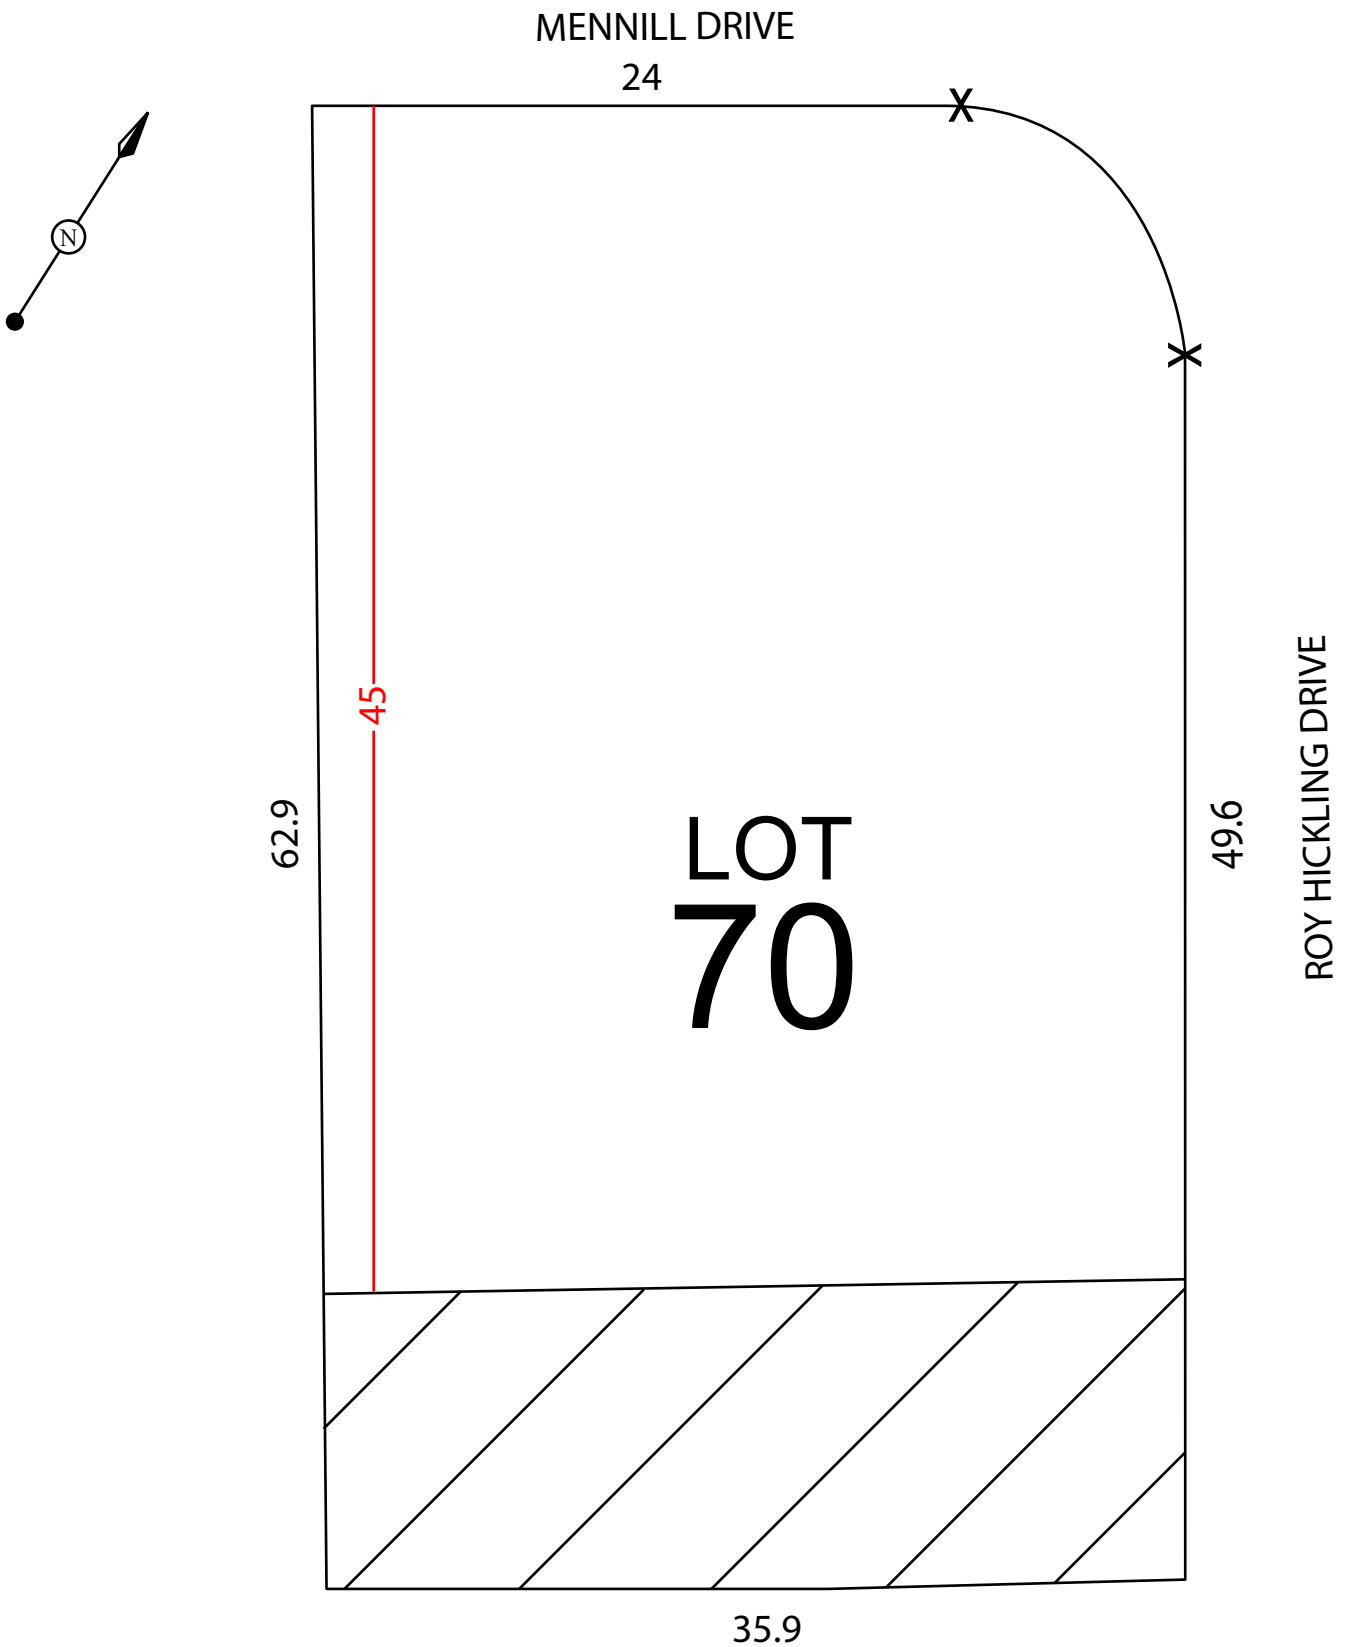

Black Creek Estates of Snow Valley Phase 2

STEVE VANDRICK
Broker
REMAX CHAY REALTY INC.
Brokerage
705-722-7100

ARTISTS CONCEPTION
* Errors and Omissions excepted.
* All dimensions approximate.

 Tree Preservation