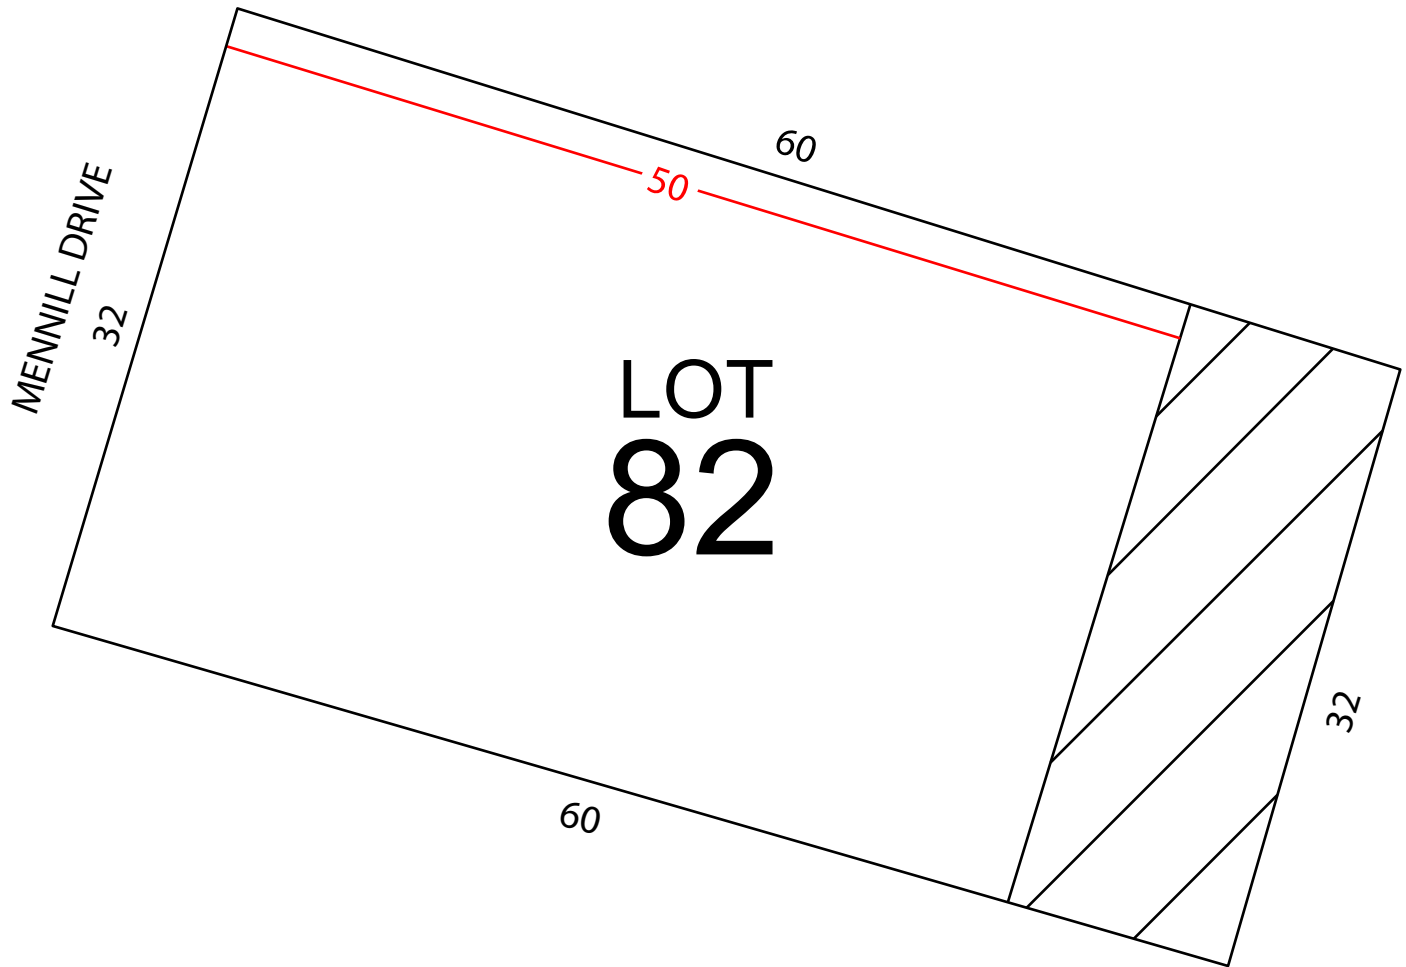

Black Creek Estates of Snow Valley Phase 2

STEVE VANDRICK
Broker
REMAX CHAY REALTY INC.
Brokerage
705-722-7100

ARTISTS CONCEPTION

* Errors and Omissions excepted.
* All dimensions approximate.

Tree Preservation