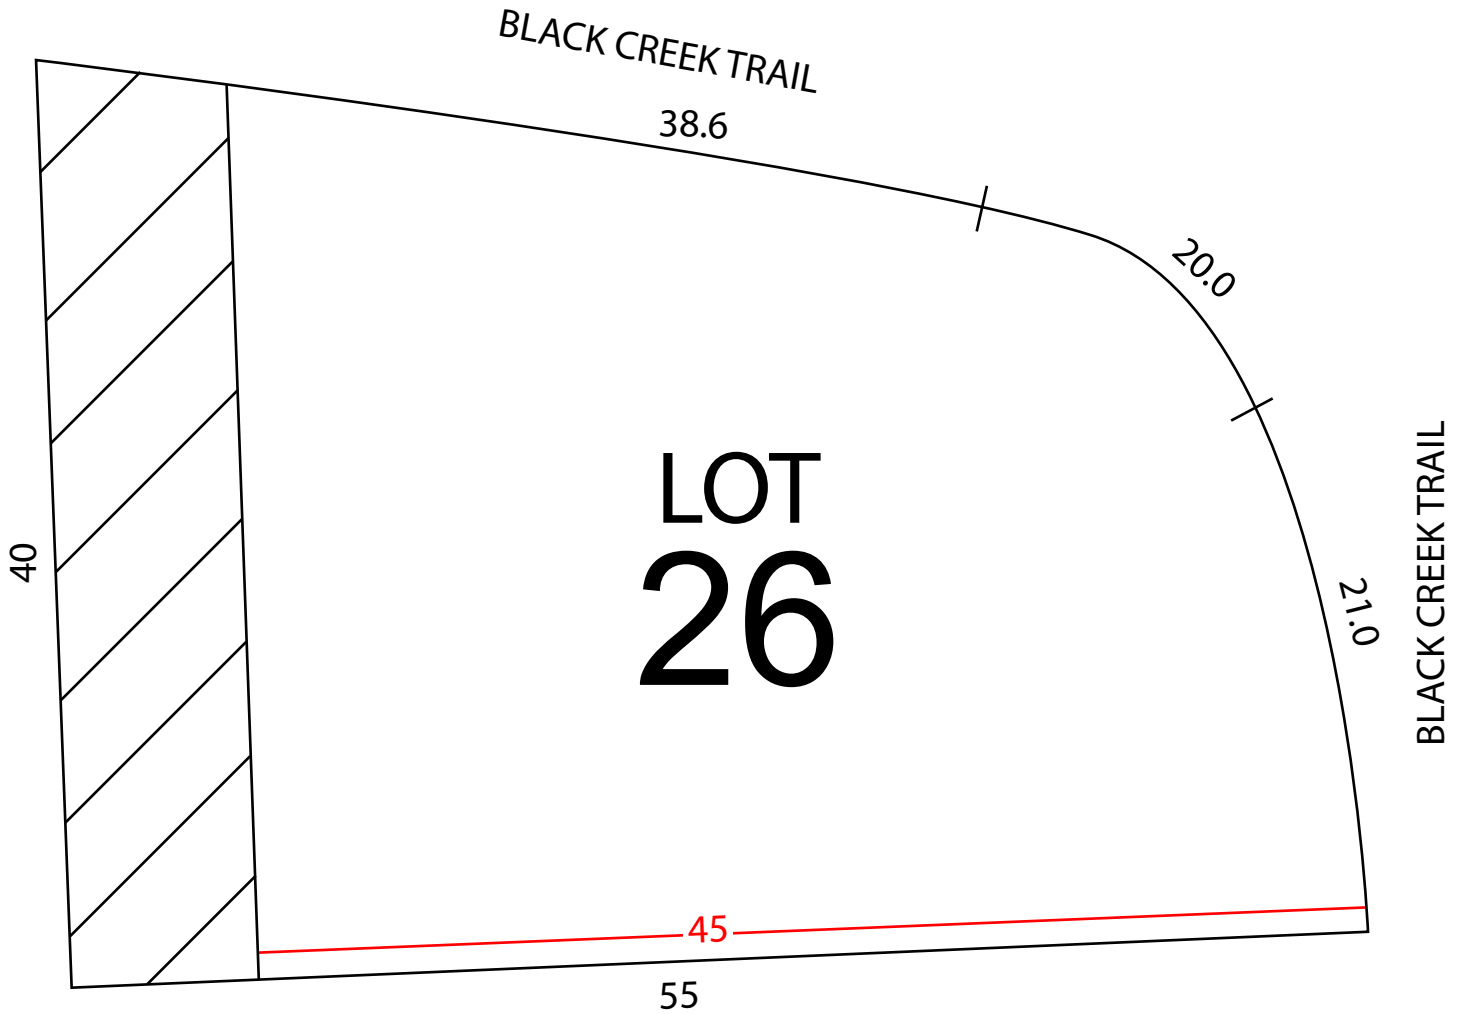

Black Creek Estates of Snow Valley Phase 1

STEVE VANDRICK
Broker
REMAX CHAY REALTY INC.
Brokerage
705-722-7100

ARTISTS CONCEPTION
* Errors and Omissions excepted.
* All dimensions approximate.

 Tree Preservation