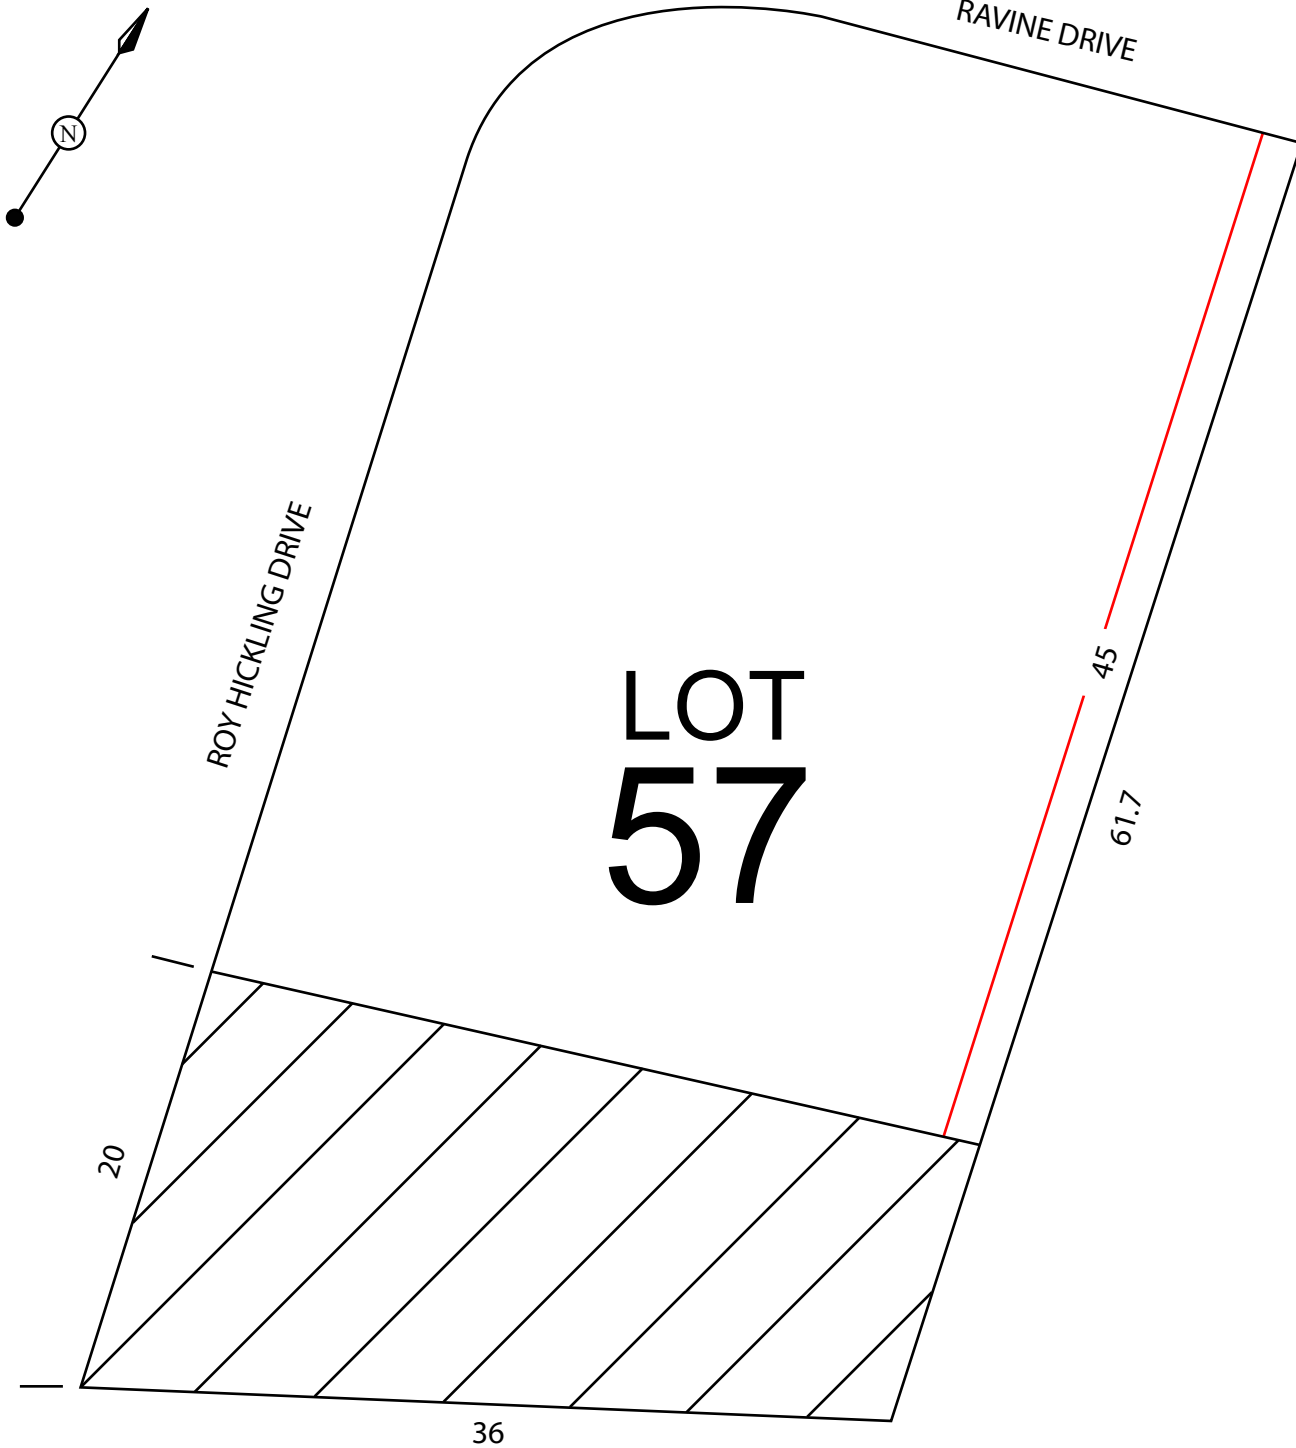

Black Creek Estates of Snow Valley Phase 3

STEVE VANDRICK
Broker
REMAX CHAY REALTY INC.
Brokerage
705-722-7100

ARTISTS CONCEPTION

- * Errors and Omissions excepted.
- * All dimensions approximate.

Tree Preservation