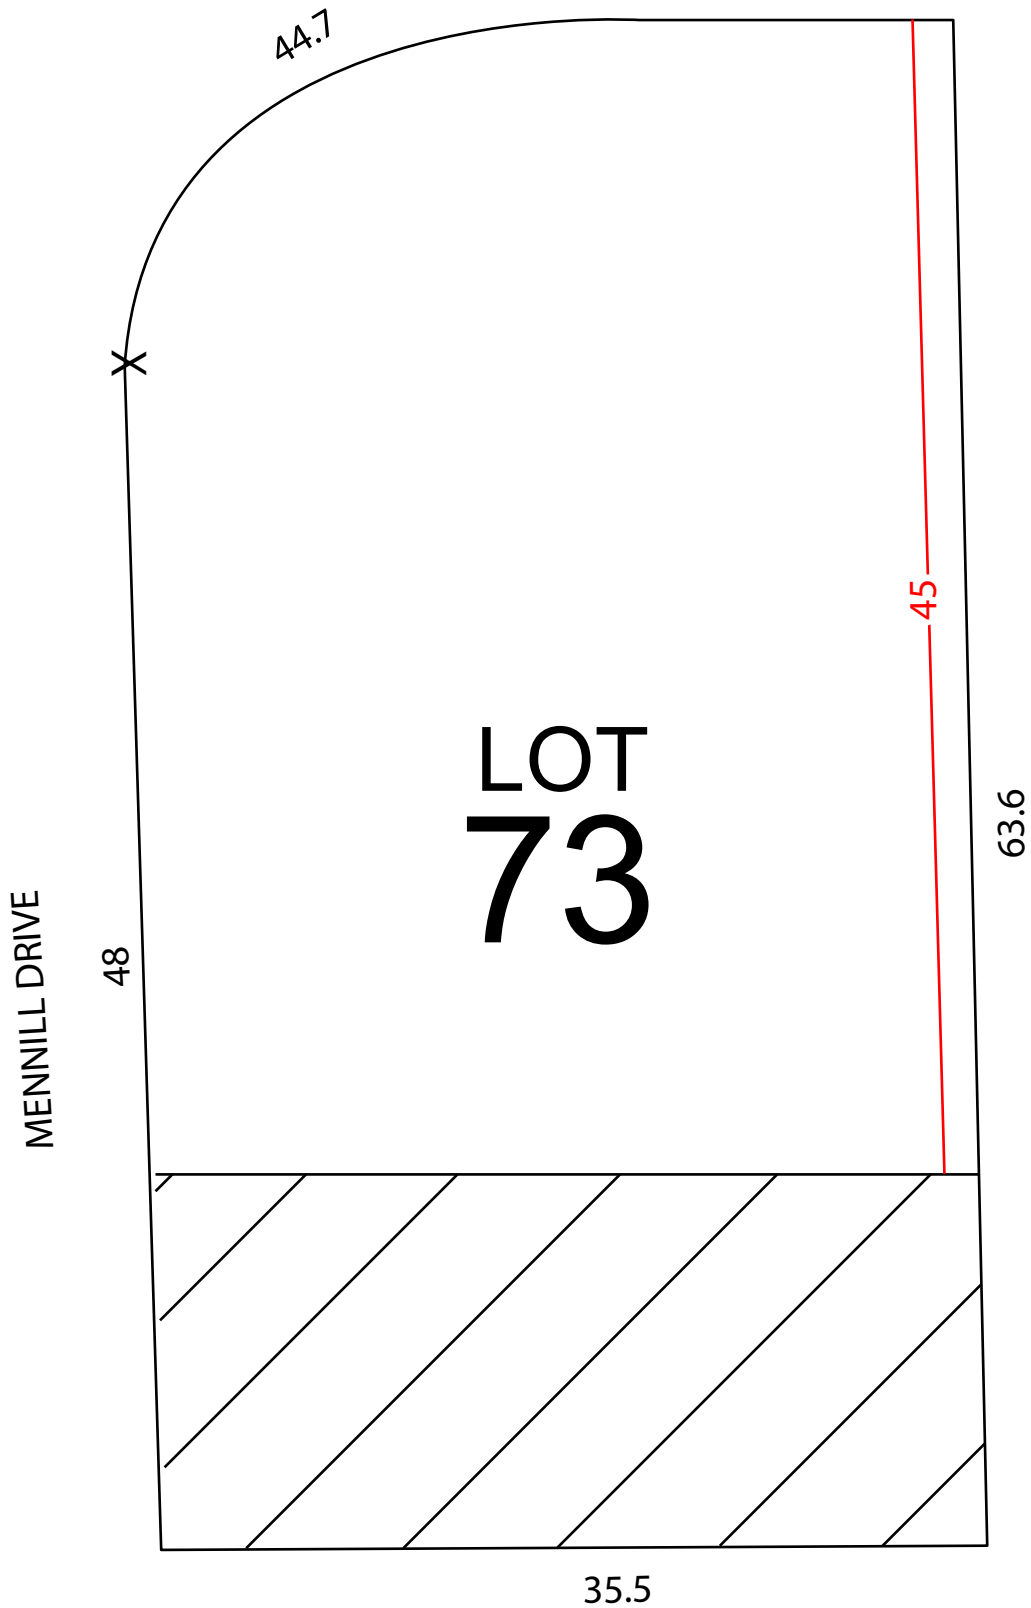

# Black Creek Estates of Snow Valley Phase 2

MENNILL DRIVE

**STEVE VANDRICK**  
Broker  
REMAX CHAY REALTY INC.  
Brokerage  
705-722-7100

**ARTISTS CONCEPTION**  
\* Errors and Omissions excepted.  
\* All dimensions approximate.