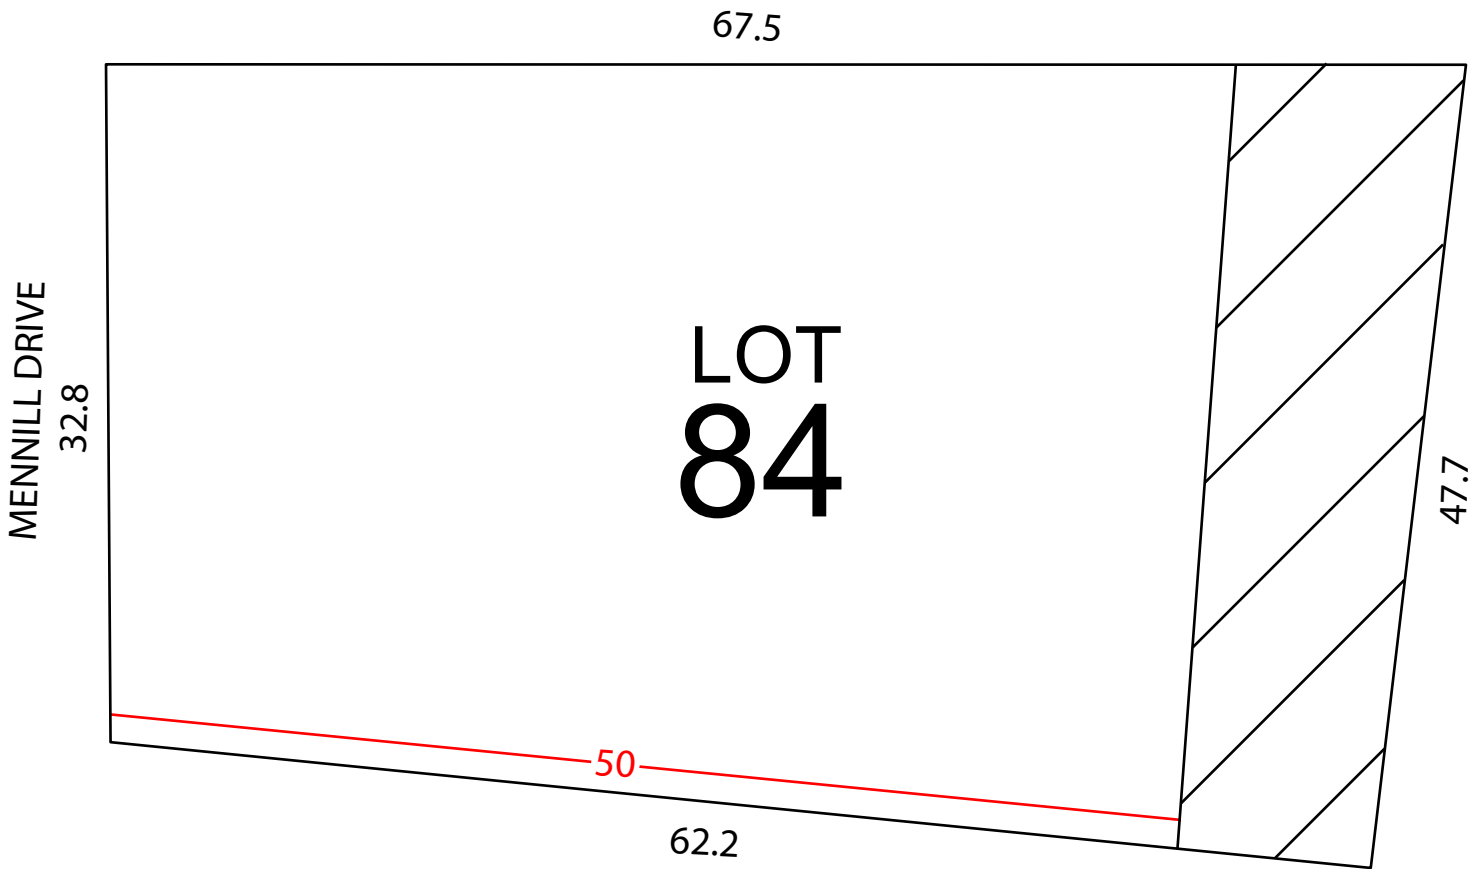

Black Creek Estates of Snow Valley Phase 2

STEVE VANDRICK
Broker
REMAX CHAY REALTY INC.
Brokerage
705-722-7100

ARTISTS CONCEPTION
* Errors and Omissions excepted.
* All dimensions approximate.

 Tree Preservation