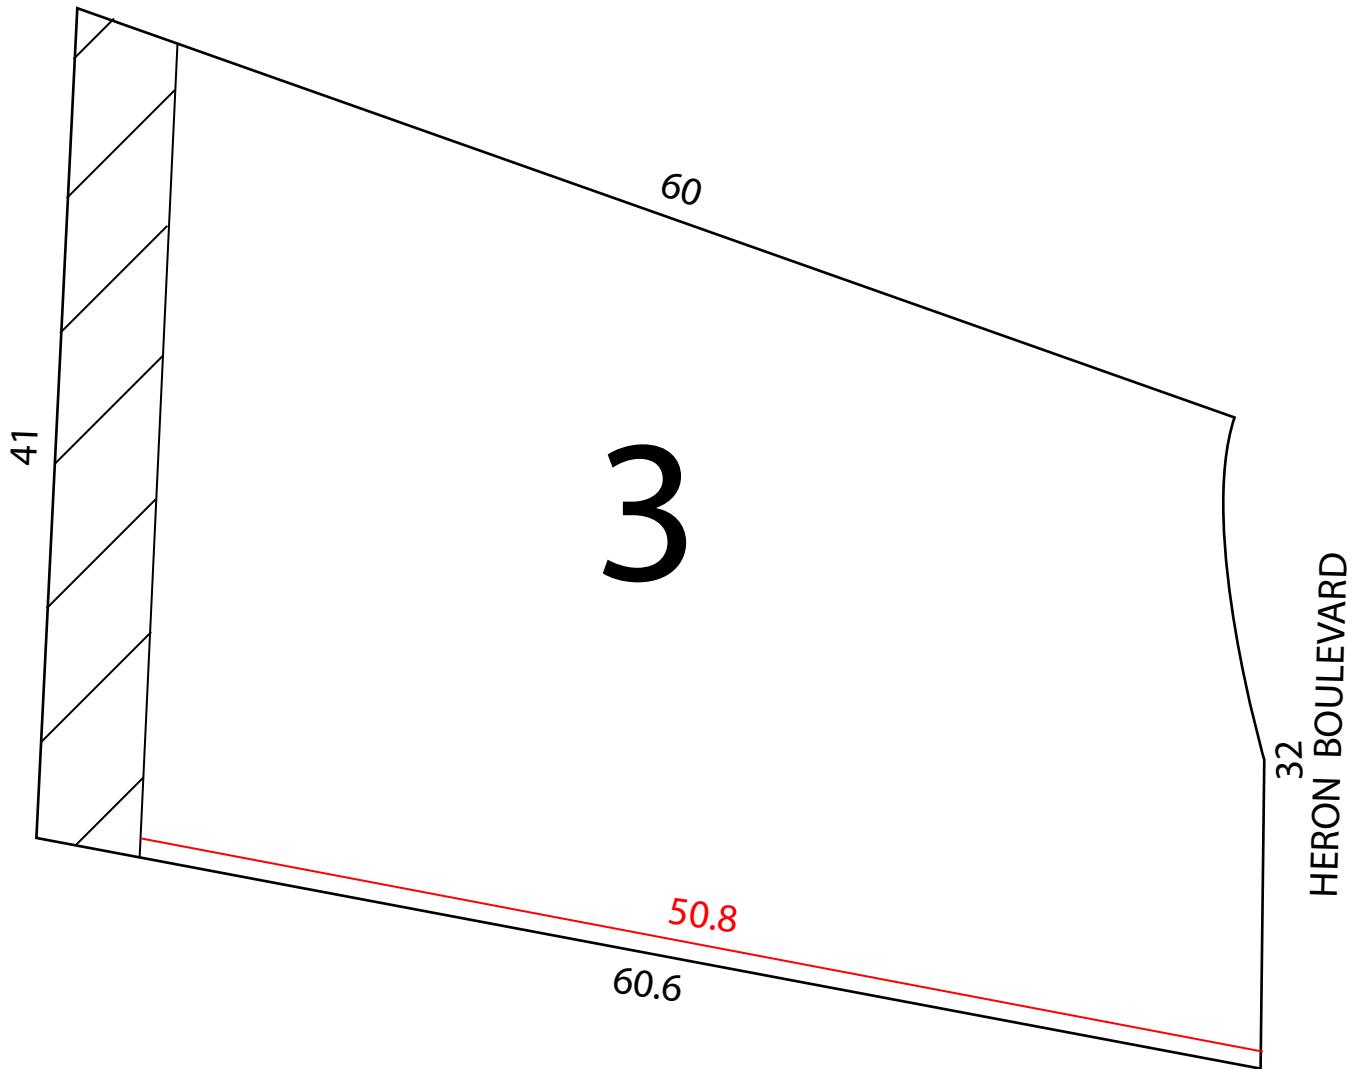

Vespra Valley Estates Phase 2

STEVE VANDRICK
Broker
REMAX CHAY REALTY INC.
Brokerage
705-722-7100

ARTISTS CONCEPTION

* Errors and Omissions excepted.
*All dimensions approximate.

Tree Preservation