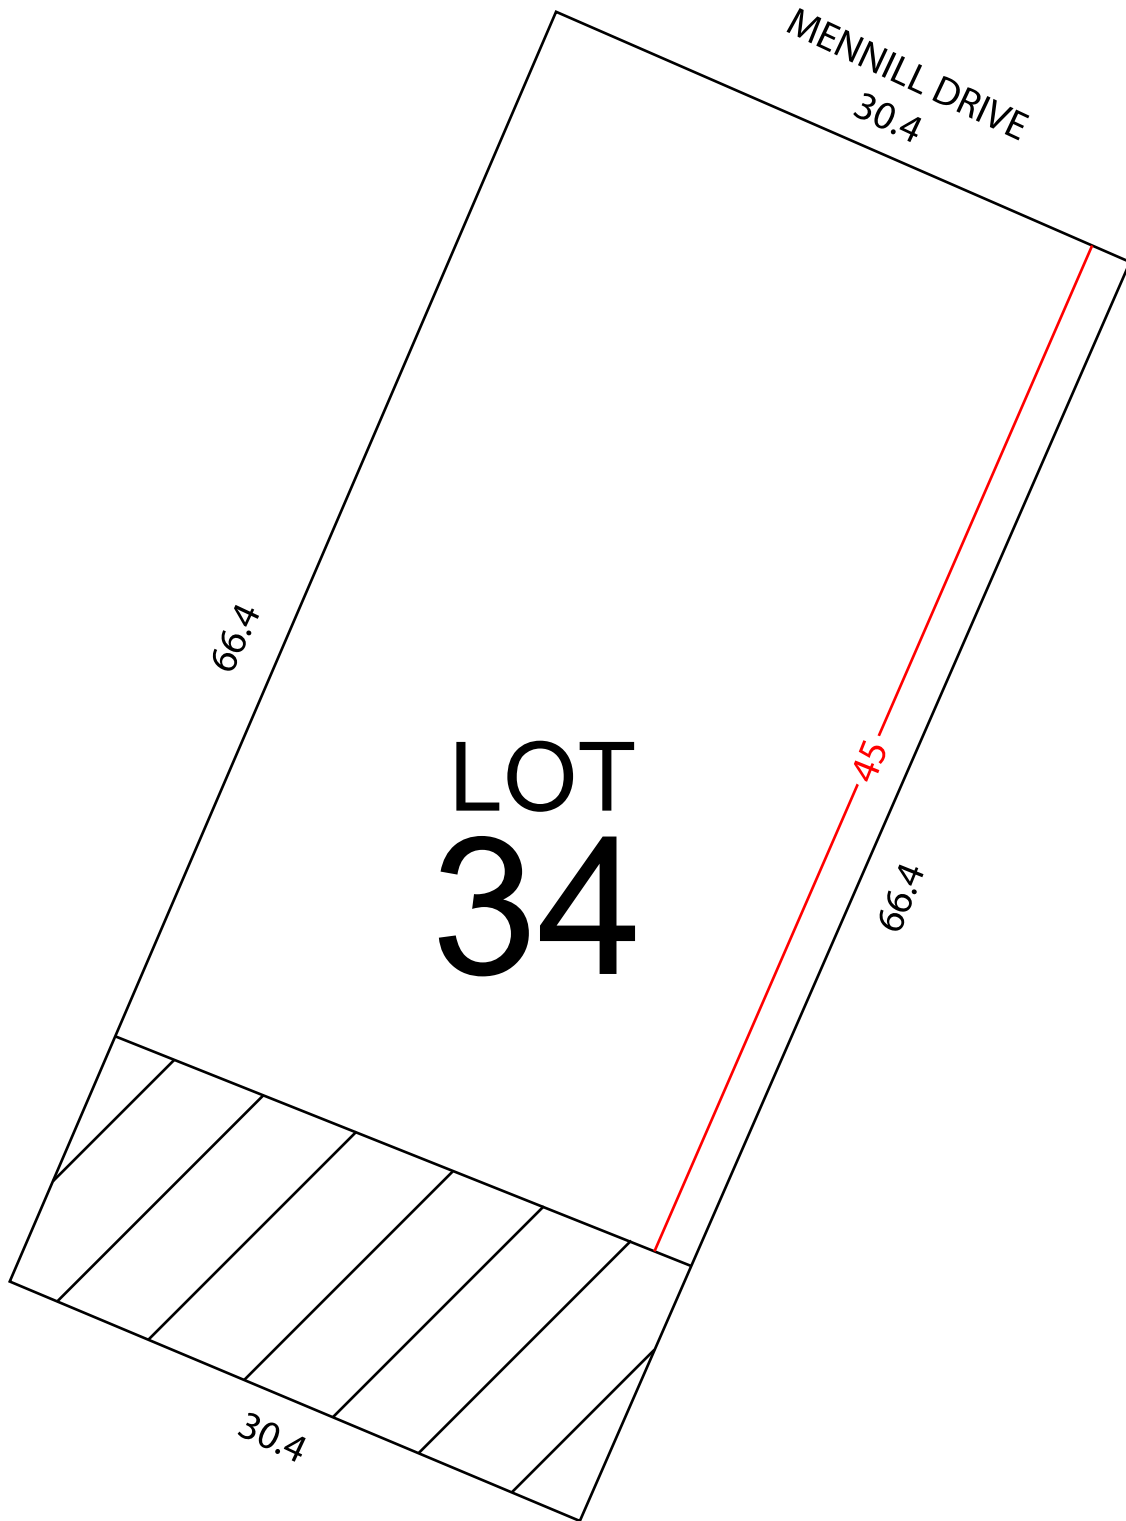

Black Creek Estates of Snow Valley Phase 2

STEVE VANDRICK
Broker
REMAX CHAY REALTY INC.
Brokerage
705-722-7100

ARTISTS CONCEPTION
* Errors and Omissions excepted.
* All dimensions approximate.

 Tree Preservation