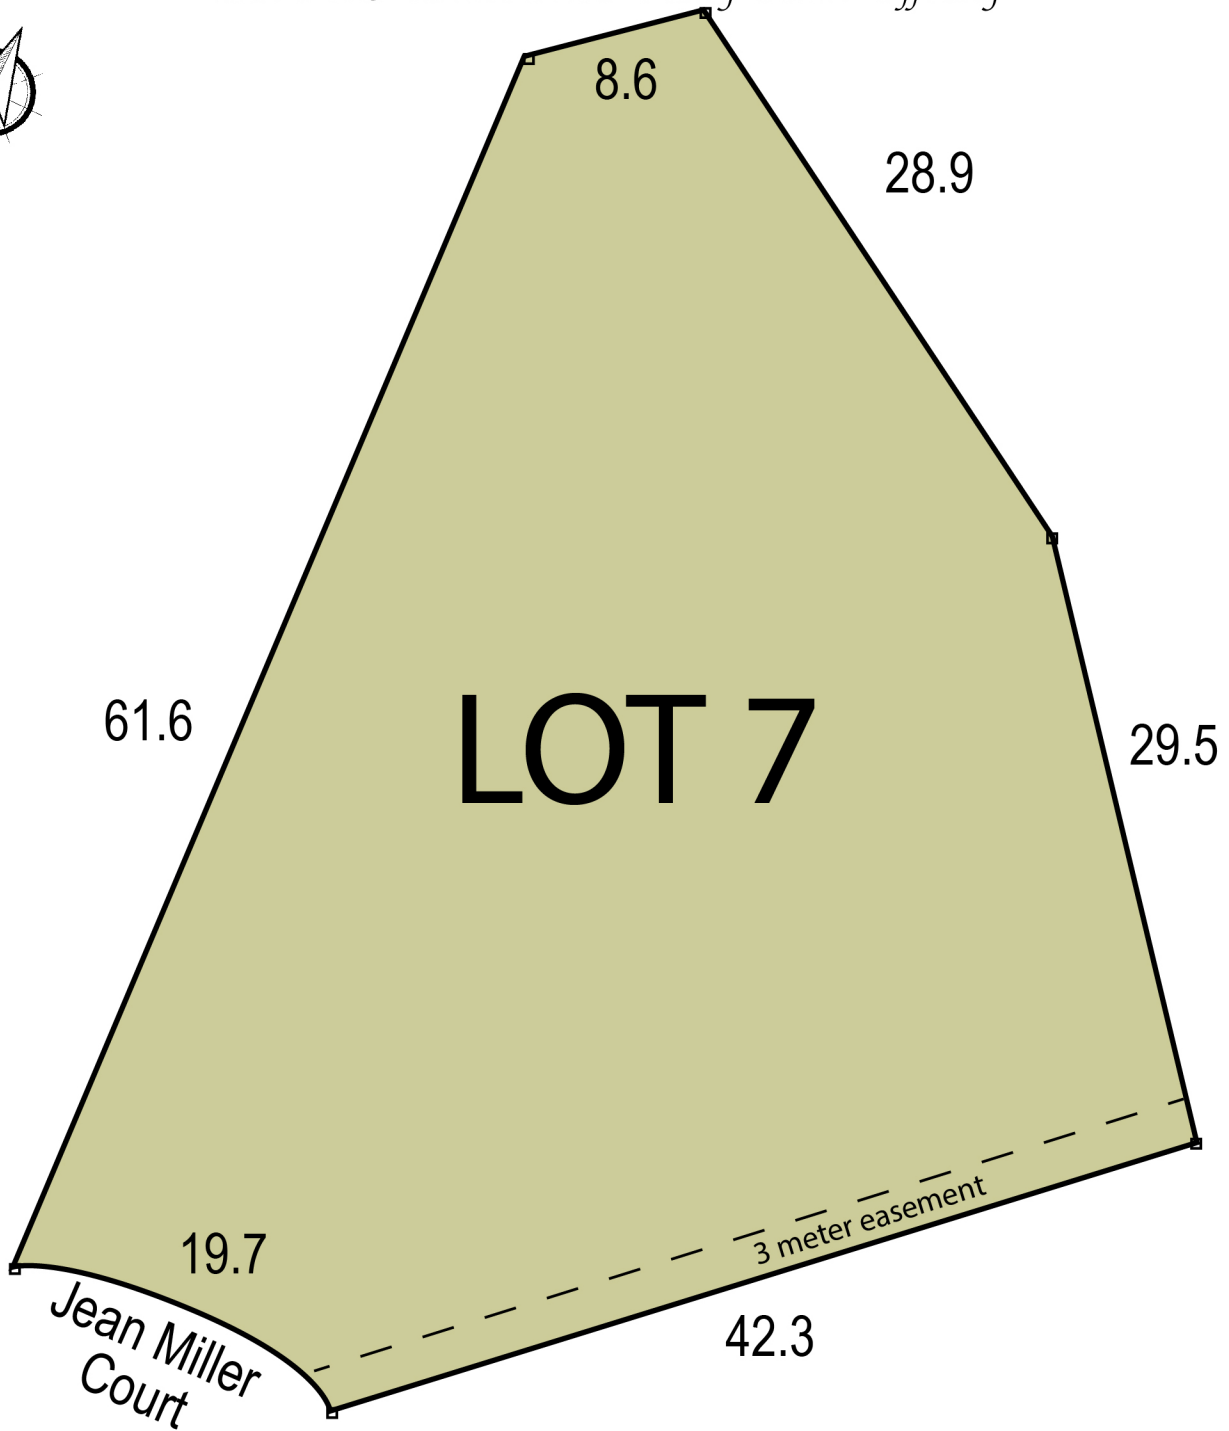

Vespra Valley

Phase 3 ... Another Snow Valley Estate Offering

STEVE VANDRICK, Broker
REMAX Hallmark Chay Realty Inc., Brokerage
705-795-5219 www.estate-lots.com

ARTISTS CONCEPTION
* Errors & Omissions excepted
* All dimensions approximate