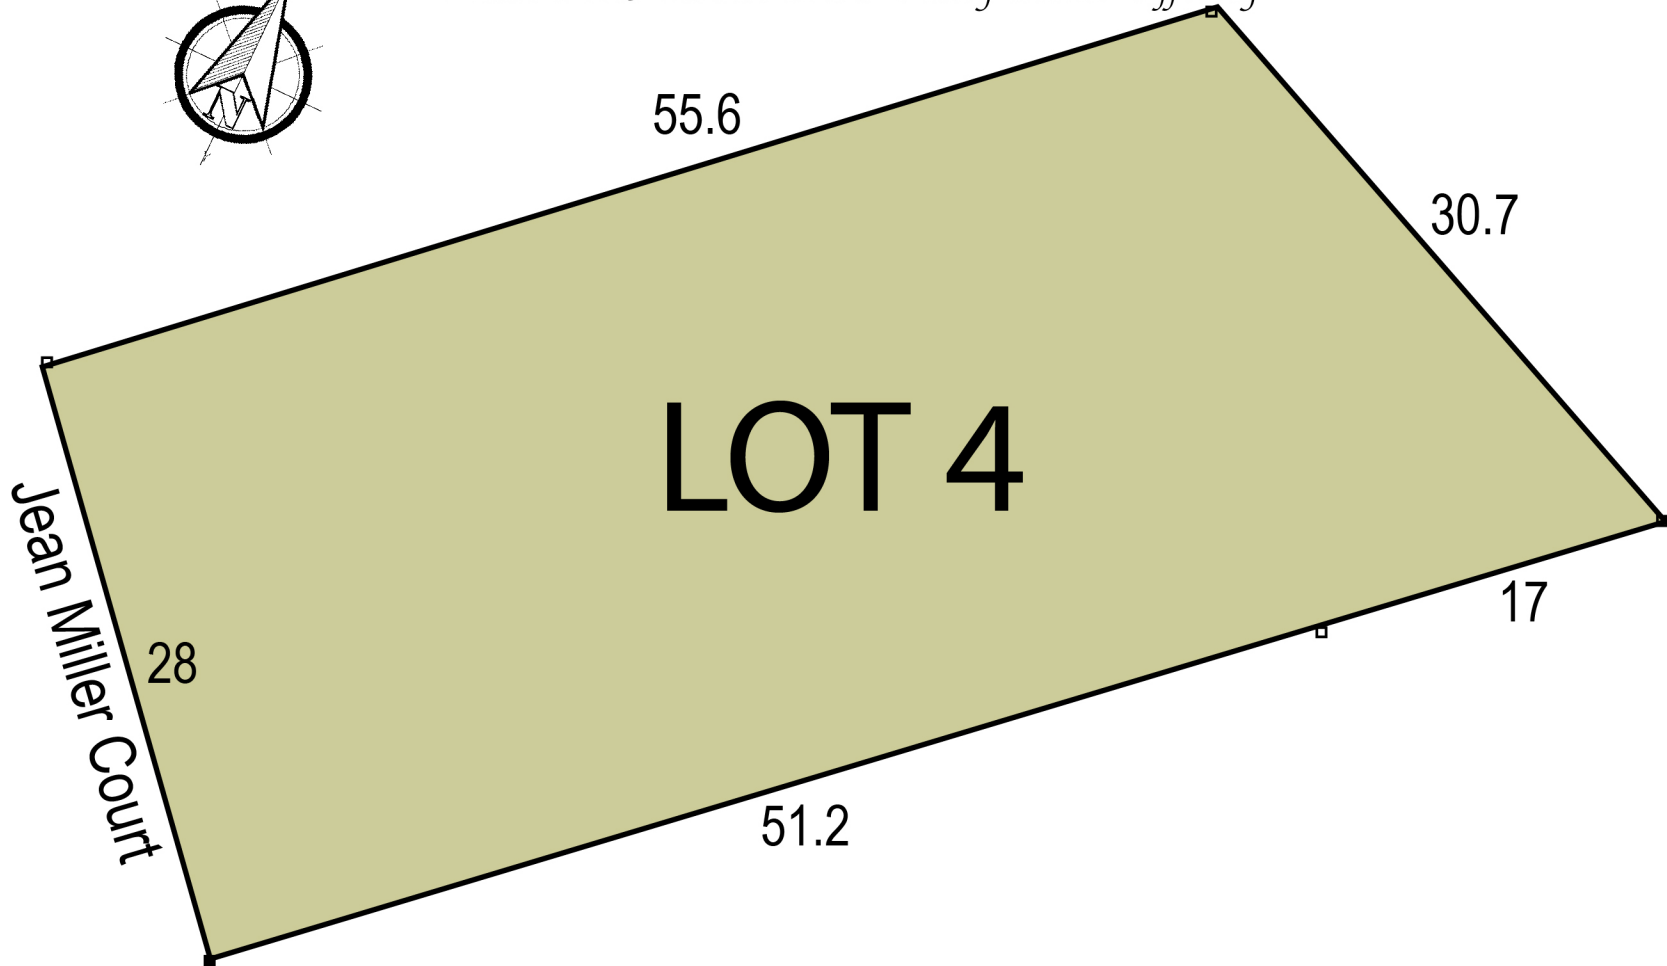

Vespra Valley

Phase 3 ... Another Snow Valley Estate Offering

STEVE VANDRICK, Broker
REMAX Hallmark Chay Realty Inc., Brokerage
705-795-5219 www.estate-lots.com

ARTISTS CONCEPTION

* Errors & Omissions excepted
* All dimensions approximate