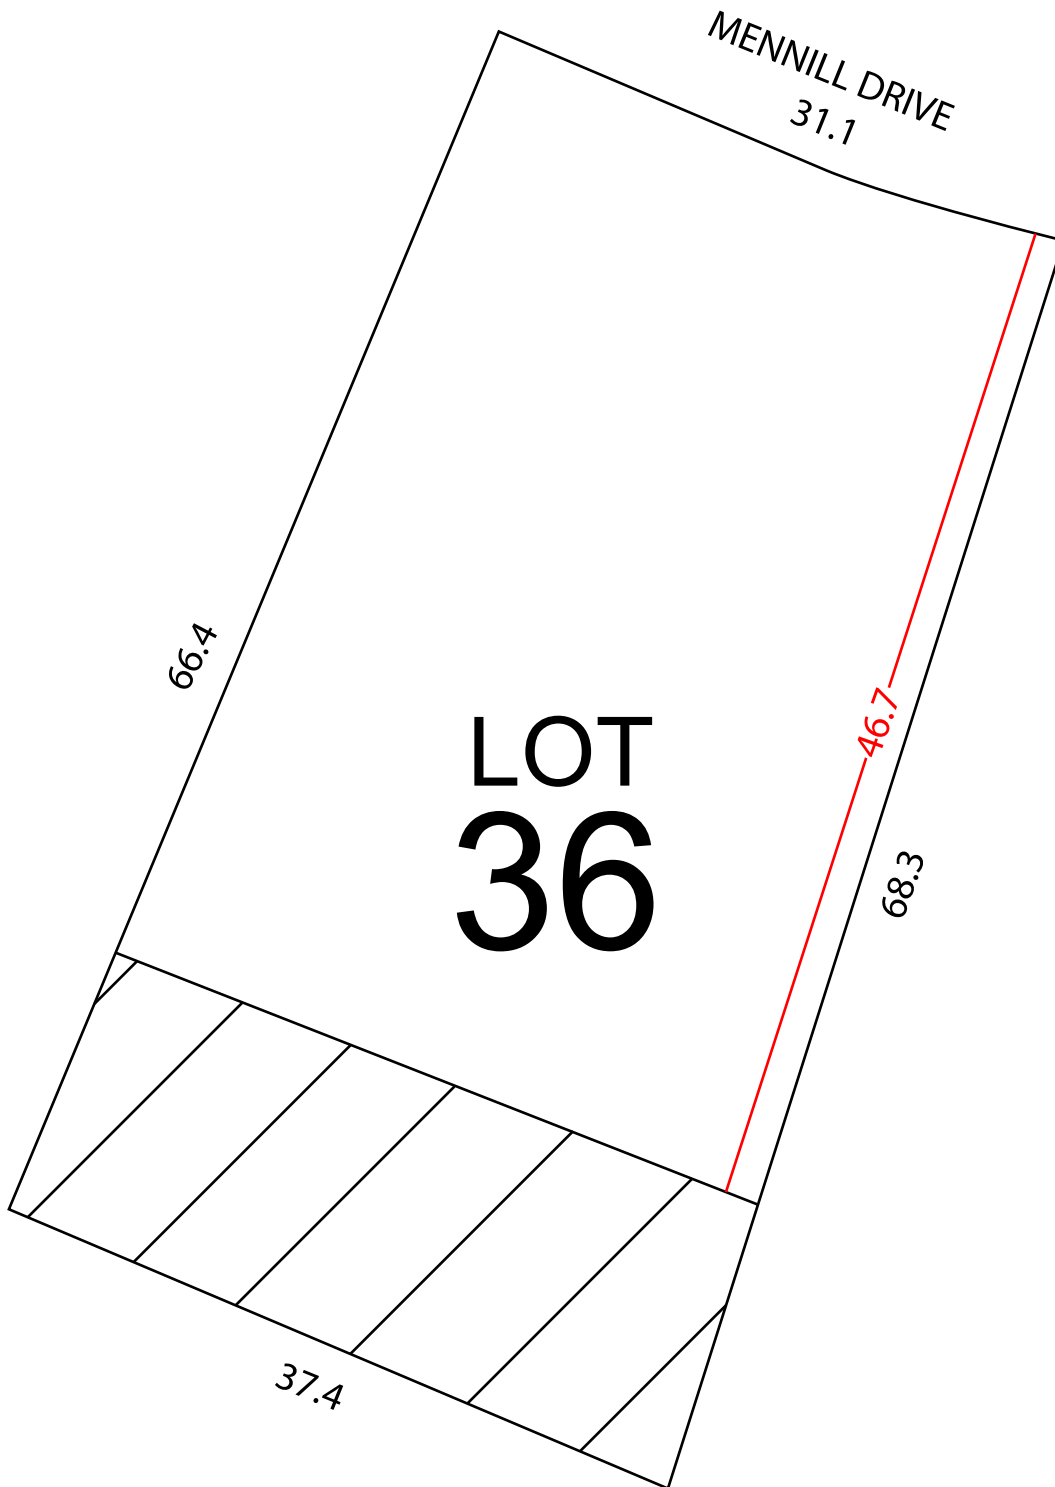

Black Creek Estates of Snow Valley Phase 2

STEVE VANDRICK
Broker
REMAX CHAY REALTY INC.
Brokerage
705-722-7100

ARTISTS CONCEPTION
* Errors and Omissions excepted.
* All dimensions approximate.

 Tree Preservation