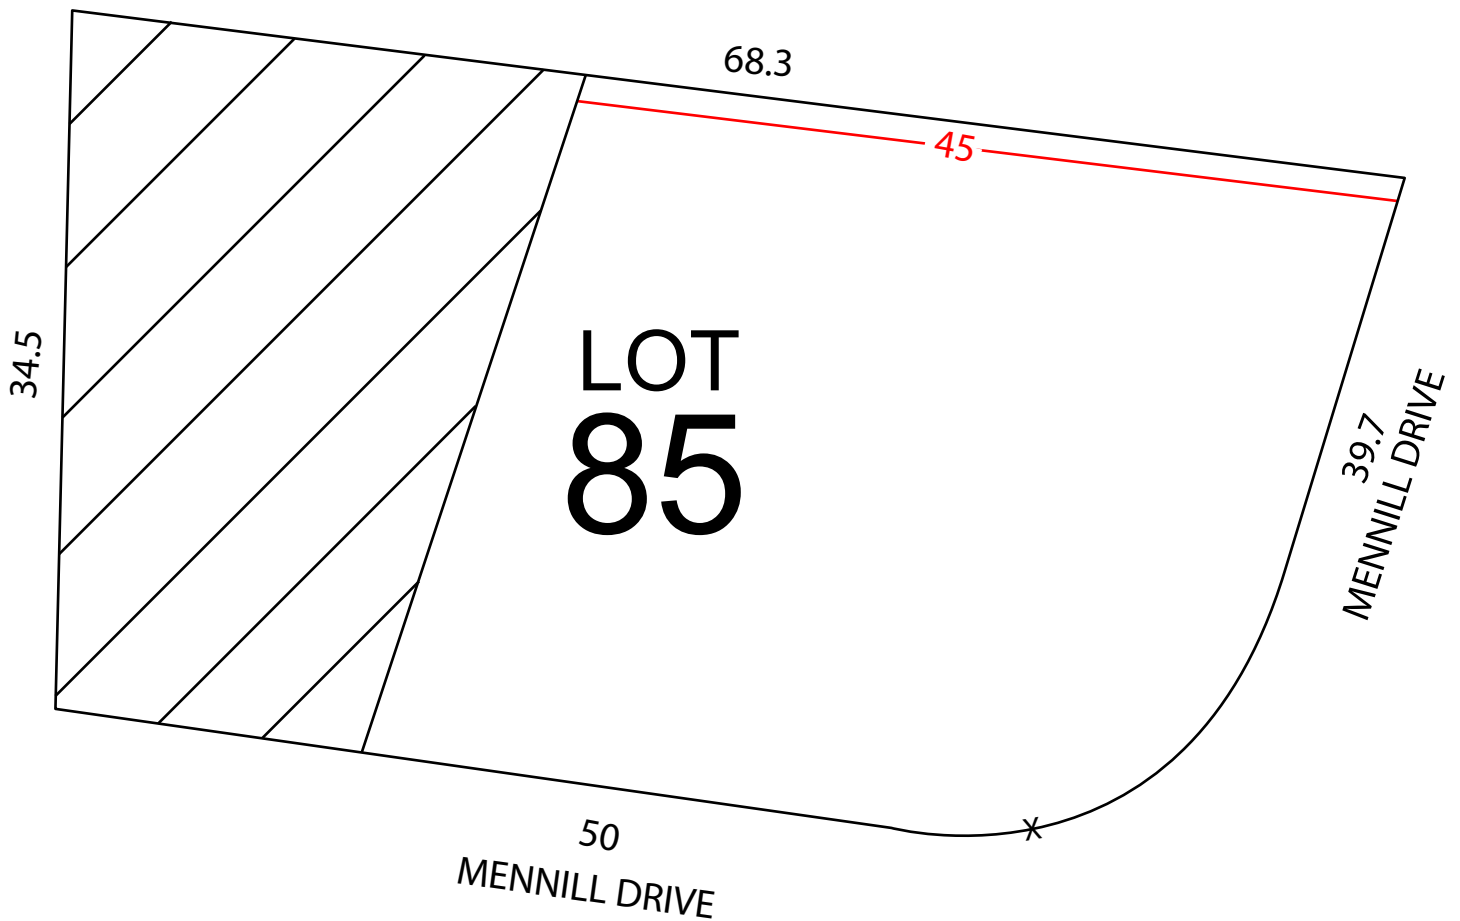

Black Creek Estates of Snow Valley Phase 2

STEVE VANDRICK
Broker
REMAX CHAY REALTY INC.
Brokerage
705-722-7100

ARTISTS CONCEPTION
* Errors and Omissions excepted.
* All dimensions approximate.

 Tree Preservation