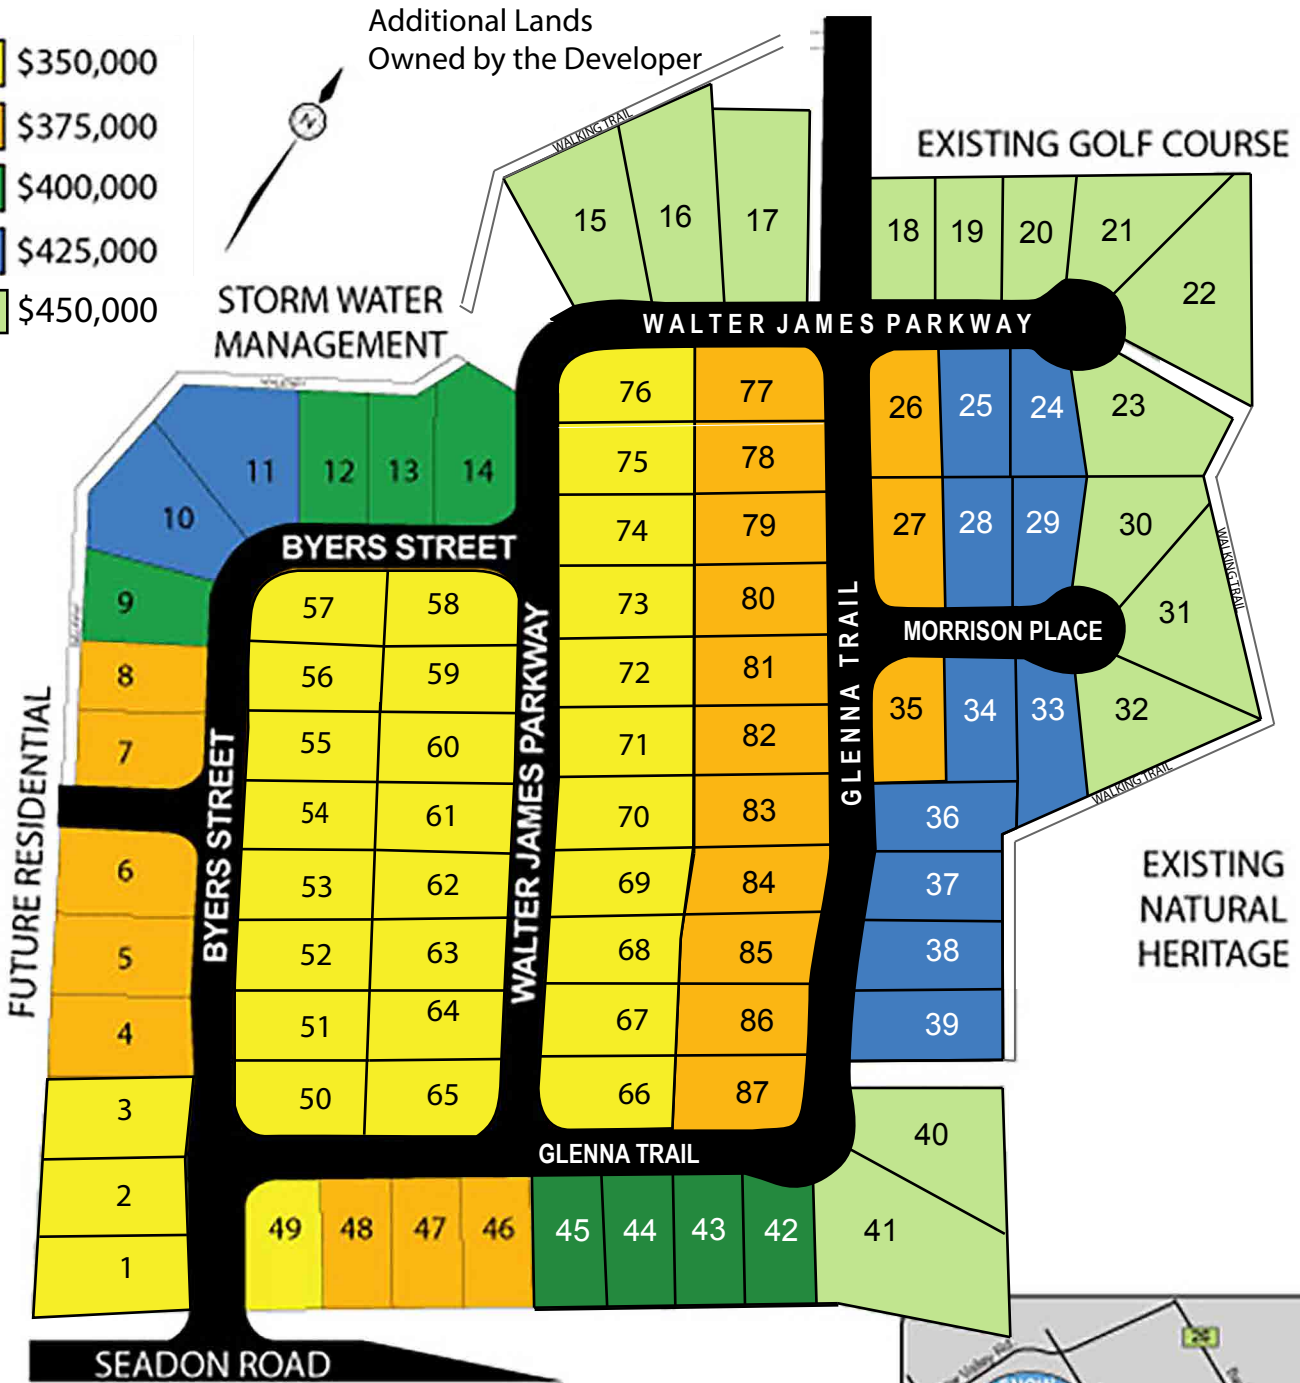

CAMERON ESTATES - Snow Valley -

LOT PRICING

- \$350,000
- \$375,000
- \$400,000
- \$425,000
- \$450,000

FOR MORE INFORMATION CONTACT
STEVE VANDRICK
 Broker

REMAX CHAY REALTY INC. BROKERAGE
 email: svandruck@hotmail.com
 www.estate-lots.com 705-795-5219