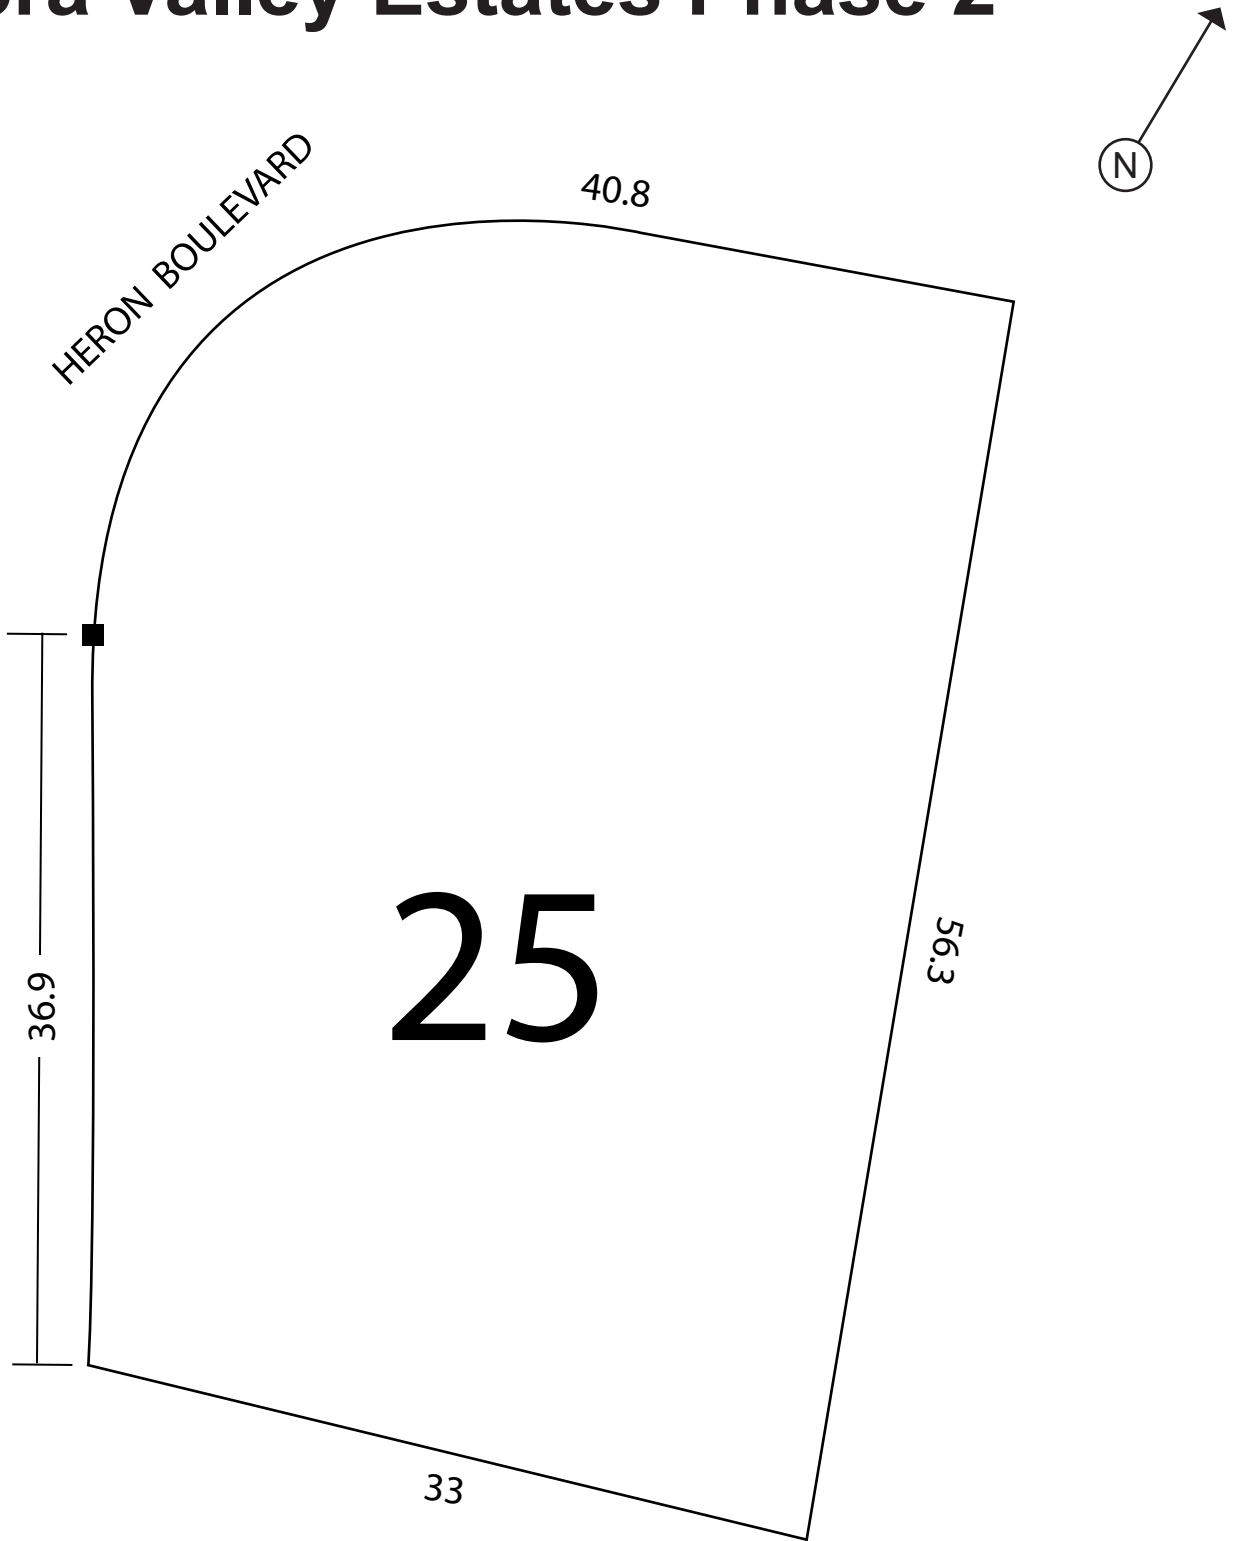

Vespra Valley Estates Phase 2

STEVE VANDRICK
Broker
REMAX CHAY REALTY INC.
Brokerage
705-722-7100

ARTISTS CONCEPTION

* Errors and Omissions excepted.
*All dimensions approximate.

Tree Preservation