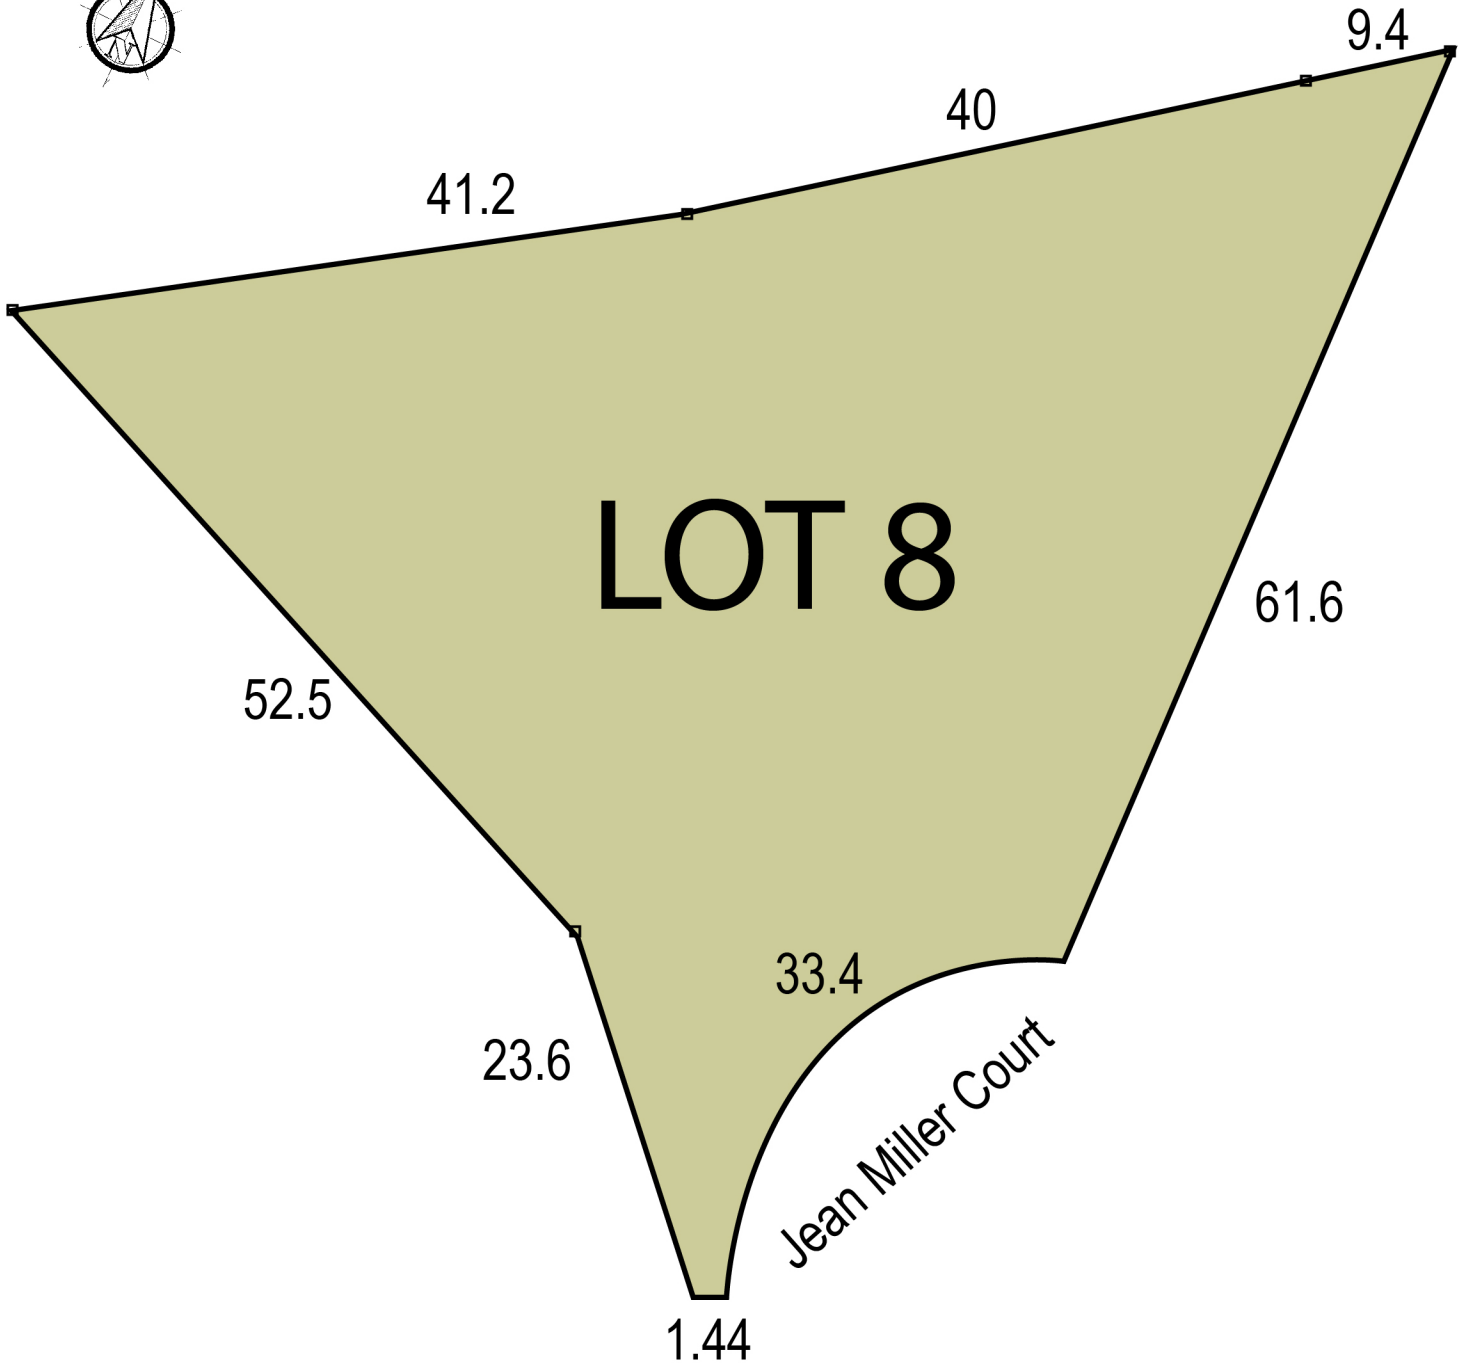

Vespra Valley

Phase 3 ... Another Snow Valley Estate Offering

STEVE VANDRICK, Broker
REMAX Hallmark Chay Realty Inc., Brokerage
705-795-5219 www.estate-lots.com

ARTISTS CONCEPTION
* Errors & Omissions excepted
* All dimensions approximate