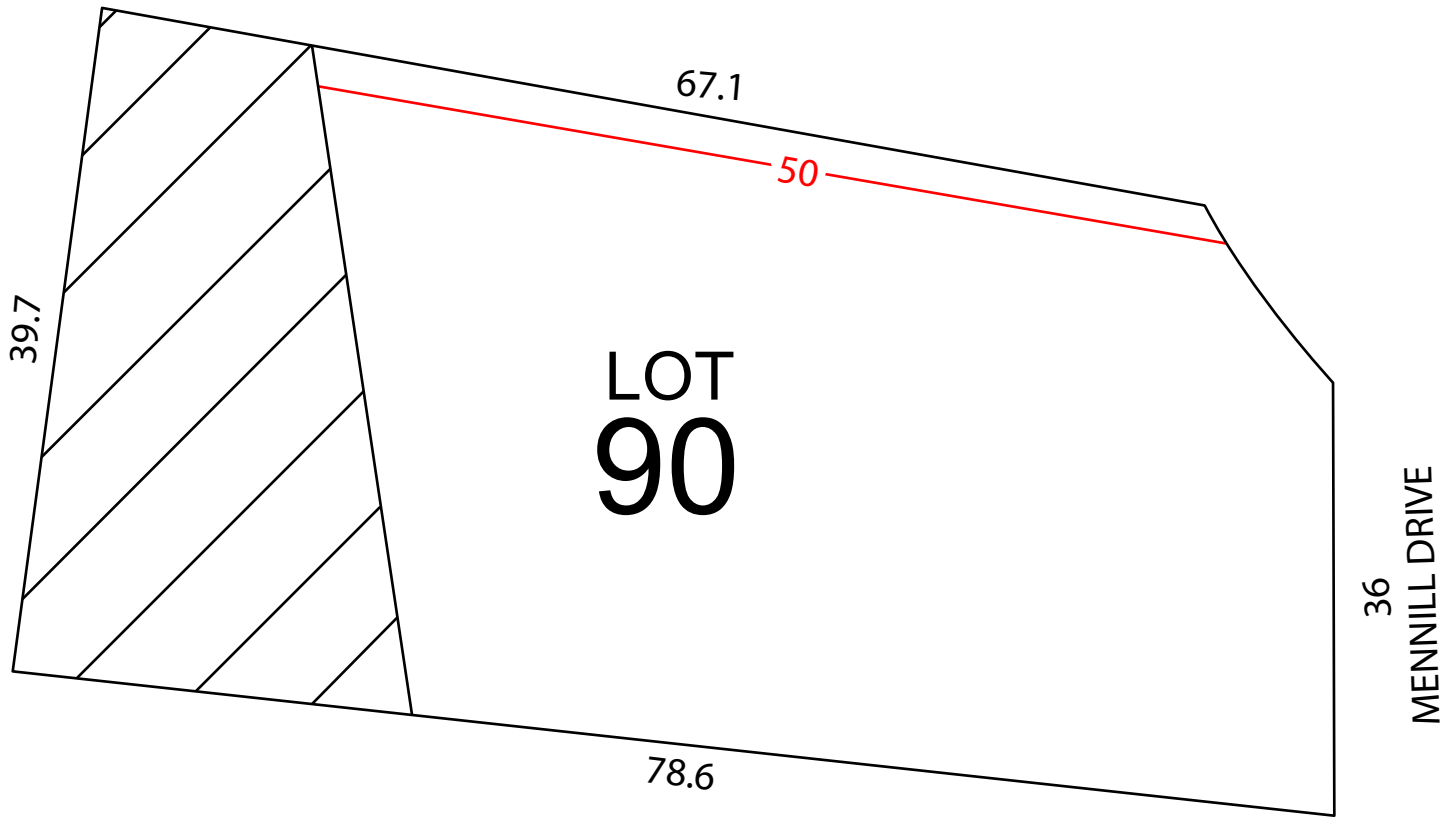

Black Creek Estates of Snow Valley Phase 2

STEVE VANDRICK
Broker
REMAX CHAY REALTY INC.
Brokerage
705-722-7100

ARTISTS CONCEPTION
* Errors and Omissions excepted.
* All dimensions approximate.

 Tree Preservation