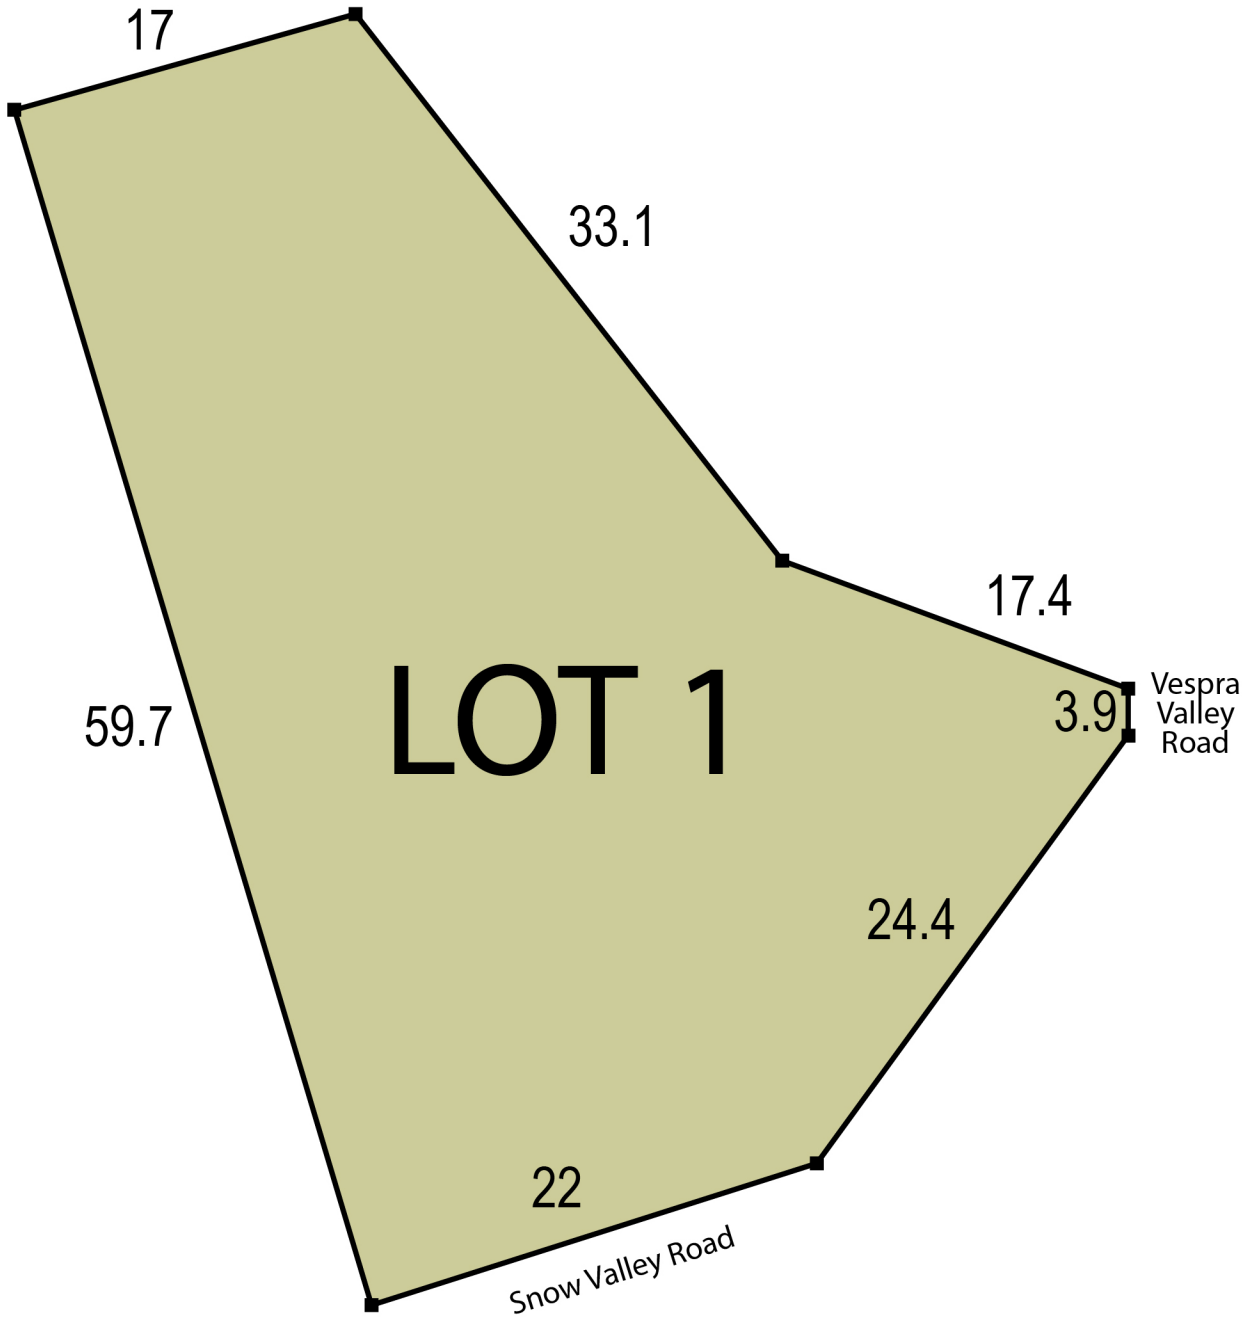

Vespra Valley

Phase 3 ... Another Snow Valley Estate Offering

STEVE VANDRICK, Broker
REMAX Hallmark Chay Realty Inc., Brokerage
705-795-5219 www.estate-lots.com

ARTISTS CONCEPTION
* Errors & Omissions excepted
* All dimensions approximate