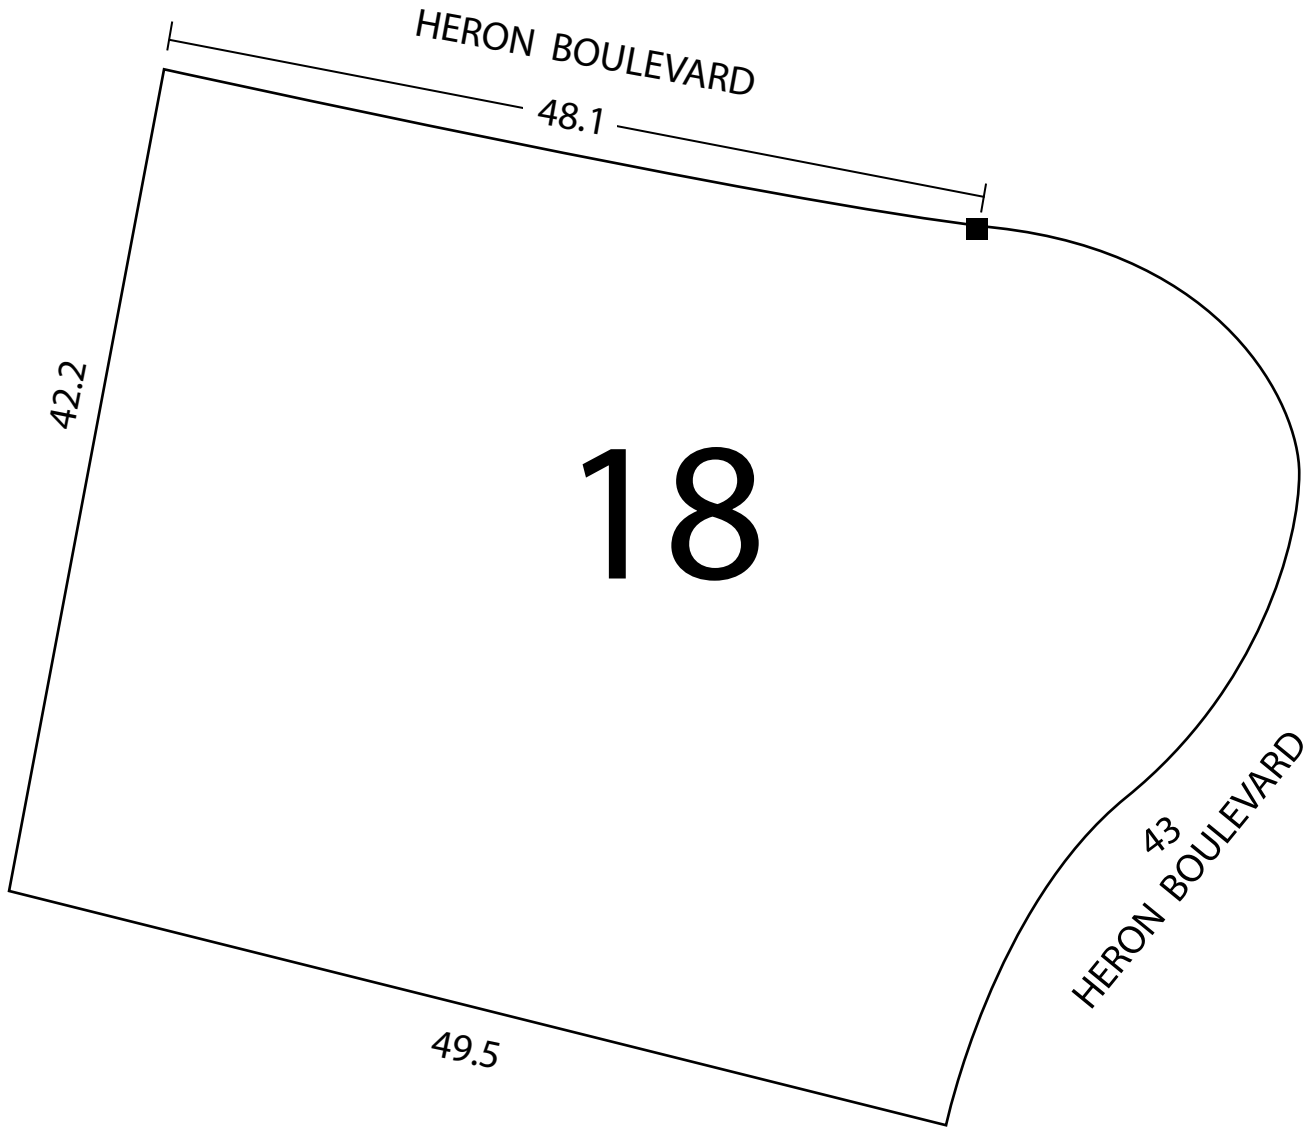

Vespra Valley Estates Phase 2

STEVE VANDRICK
Broker
REMAX CHAY REALTY INC.
Brokerage
705-722-7100

ARTISTS CONCEPTION

* Errors and Omissions excepted.
*All dimensions approximate.

Tree Preservation