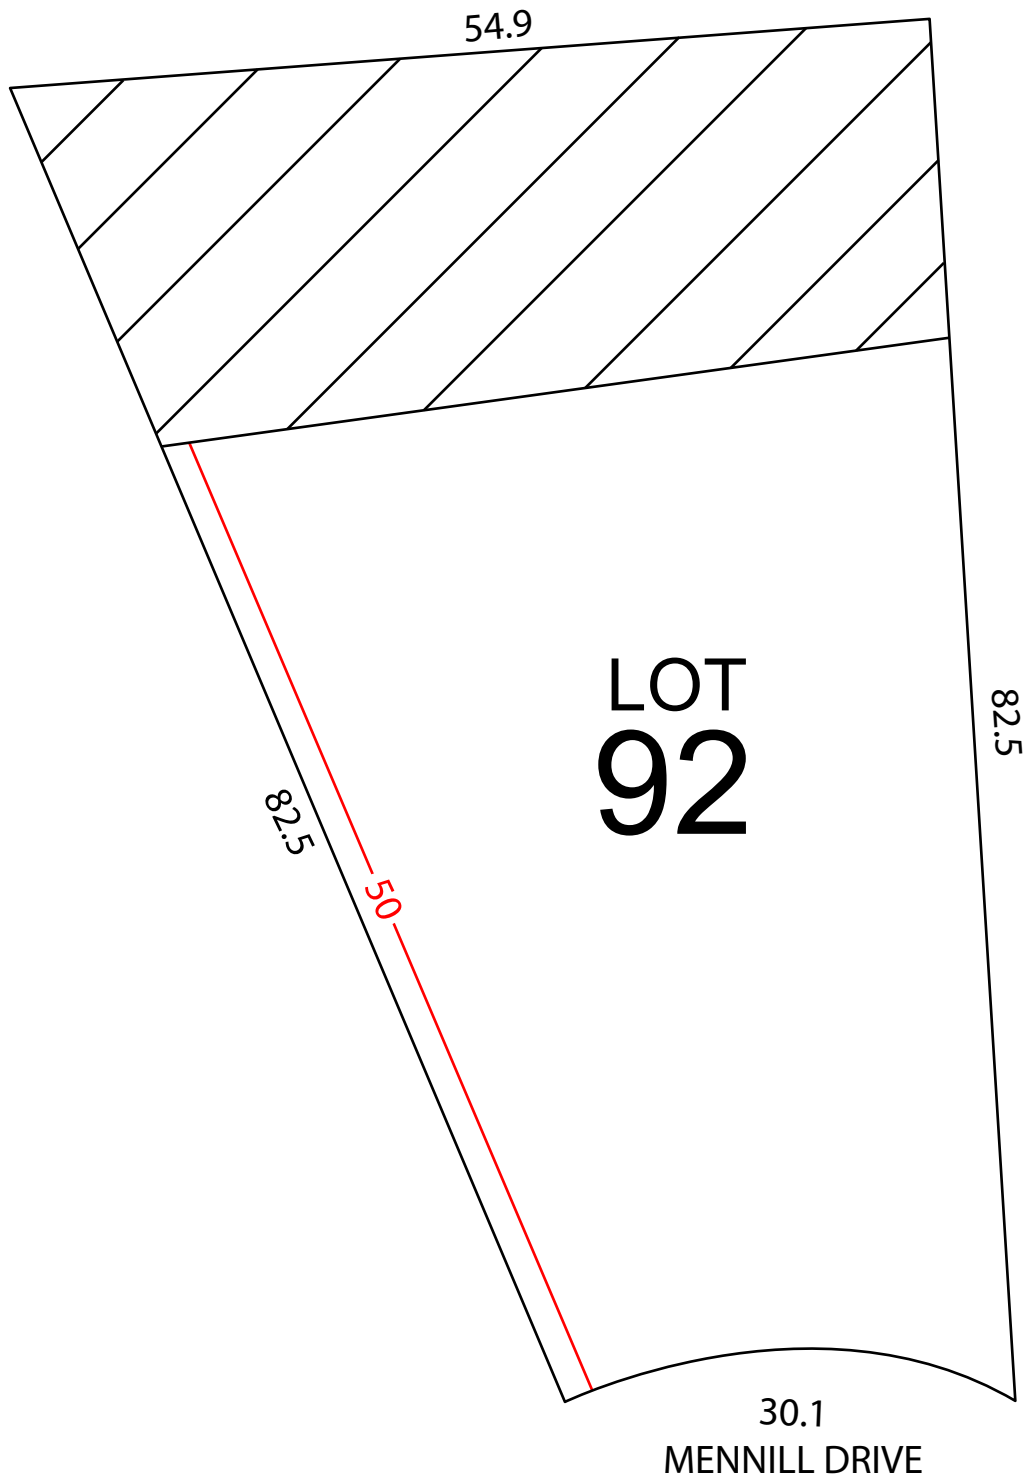

Black Creek Estates of Snow Valley Phase 2

STEVE VANDRICK
Broker
REMAX CHAY REALTY INC.
Brokerage
705-722-7100

ARTISTS CONCEPTION
* Errors and Omissions excepted.
* All dimensions approximate.

 Tree Preservation