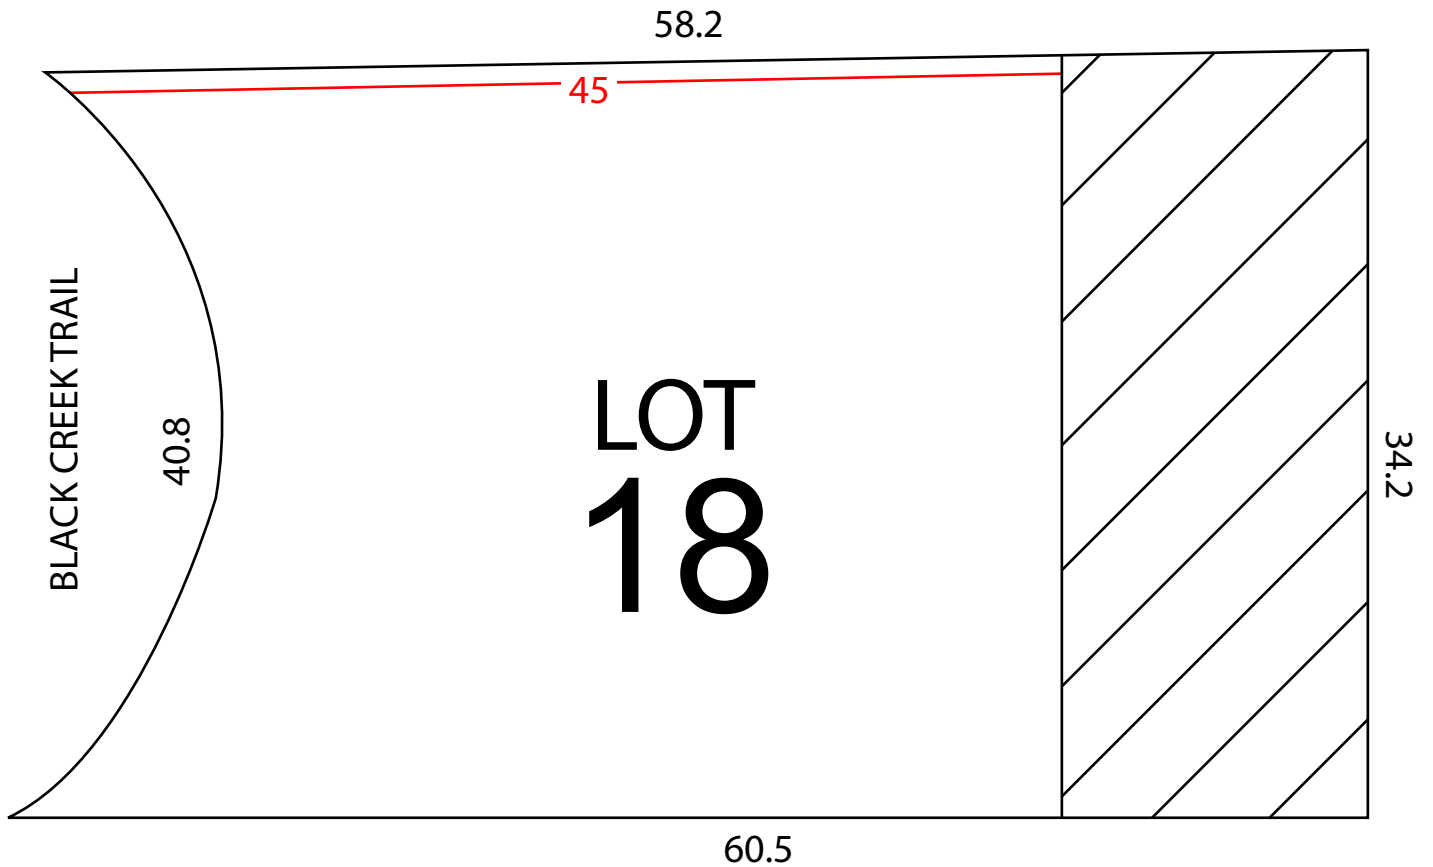

Black Creek Estates of Snow Valley Phase 1

STEVE VANDRICK
Broker
REMAX CHAY REALTY INC.
Brokerage
705-722-7100

ARTISTS CONCEPTION
* Errors and Omissions excepted.
* All dimensions approximate.

 Tree Preservation