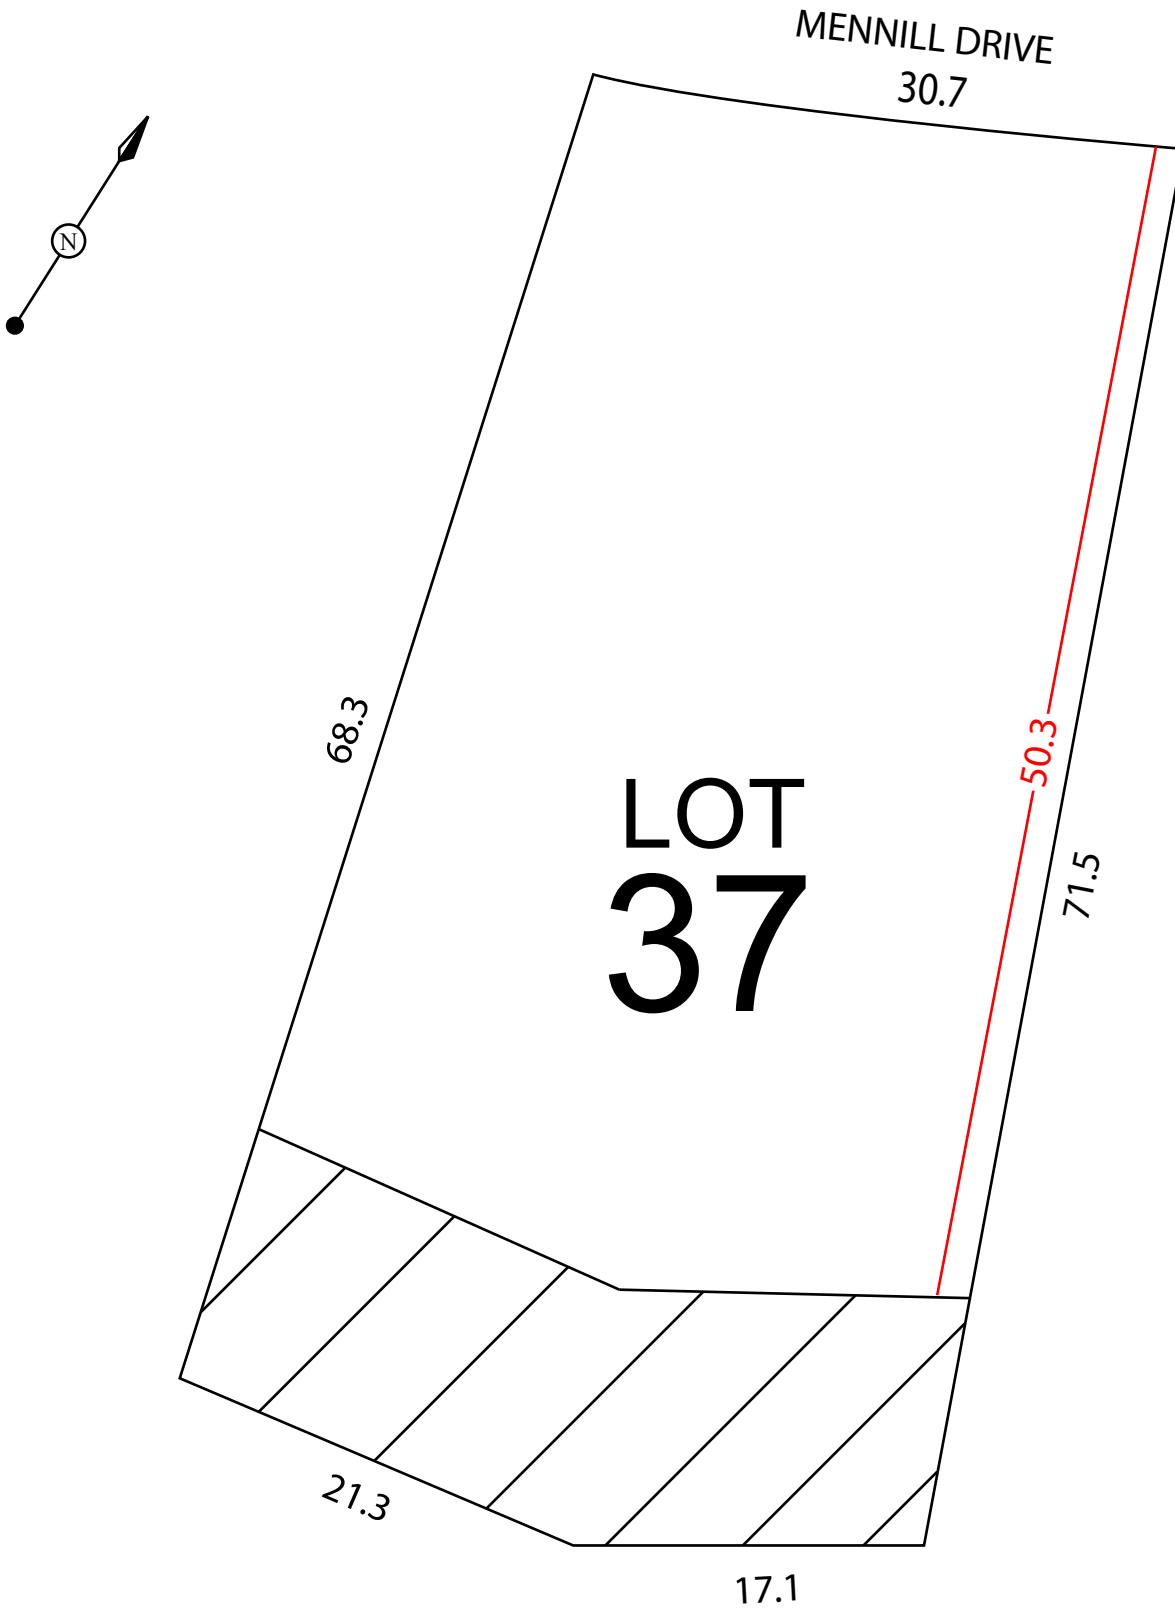

Black Creek Estates of Snow Valley Phase 2

STEVE VANDRICK
Broker
REMAX CHAY REALTY INC.
Brokerage
705-722-7100

ARTISTS CONCEPTION
* Errors and Omissions excepted.
* All dimensions approximate.

 Tree Preservation