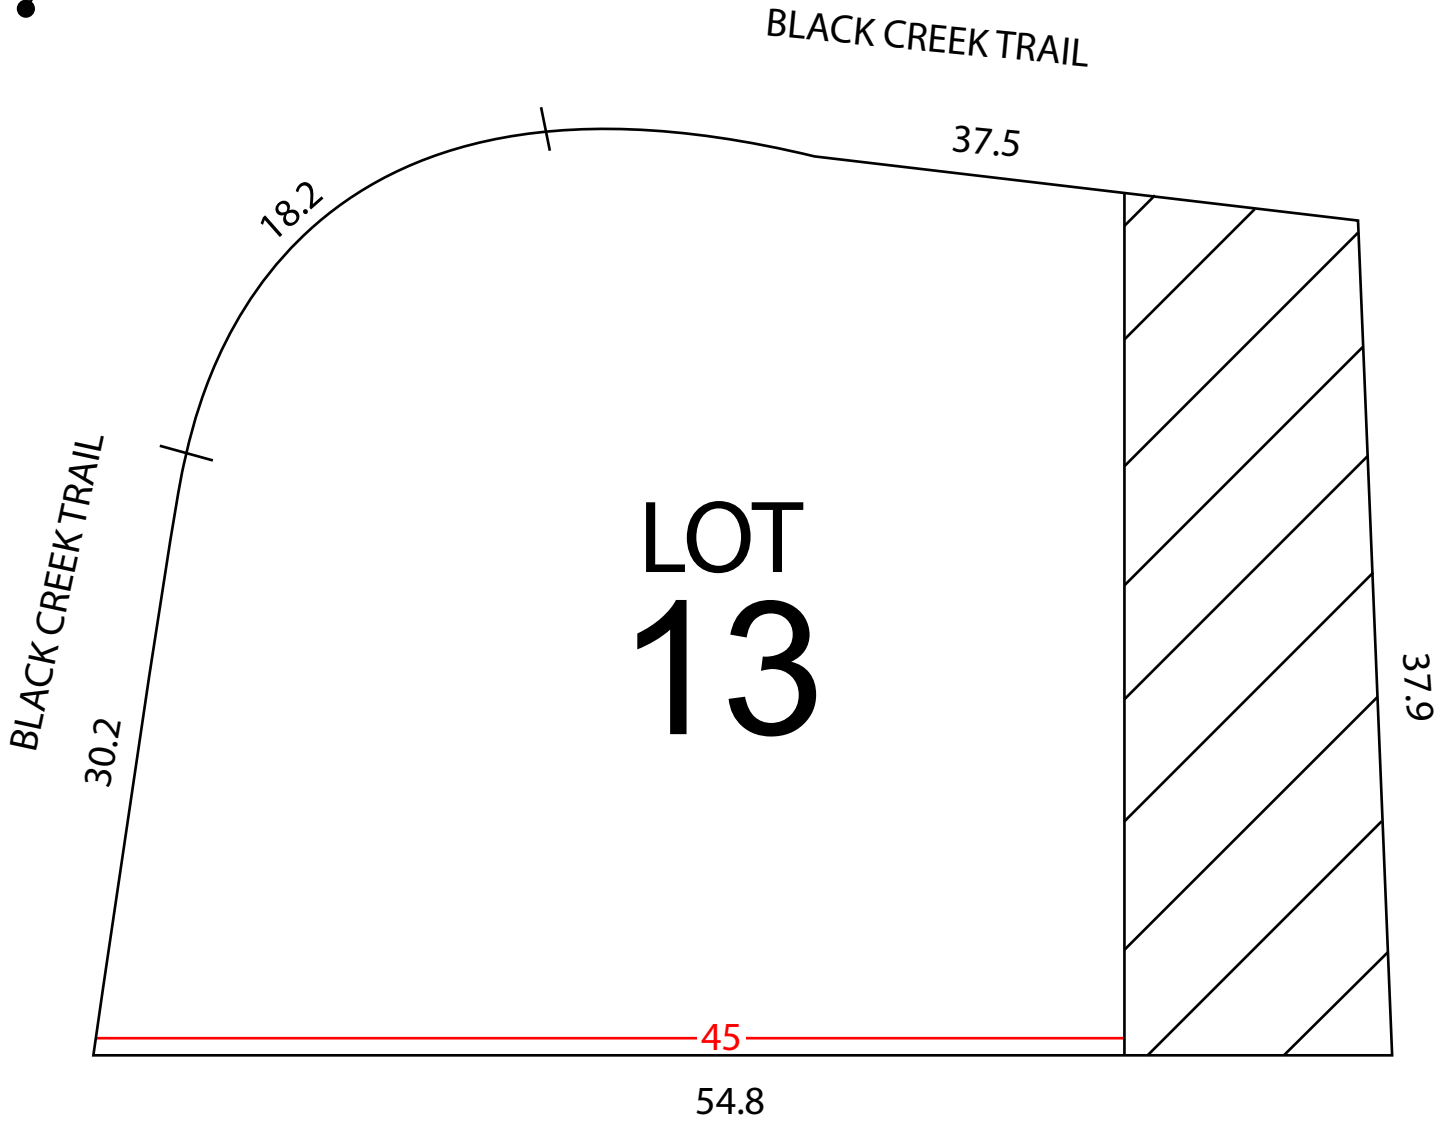

Black Creek Estates of Snow Valley Phase 1

STEVE VANDRICK
Broker
REMAX CHAY REALTY INC.
Brokerage
705-722-7100

ARTISTS CONCEPTION
* Errors and Omissions excepted.
* All dimensions approximate.

 Tree Preservation