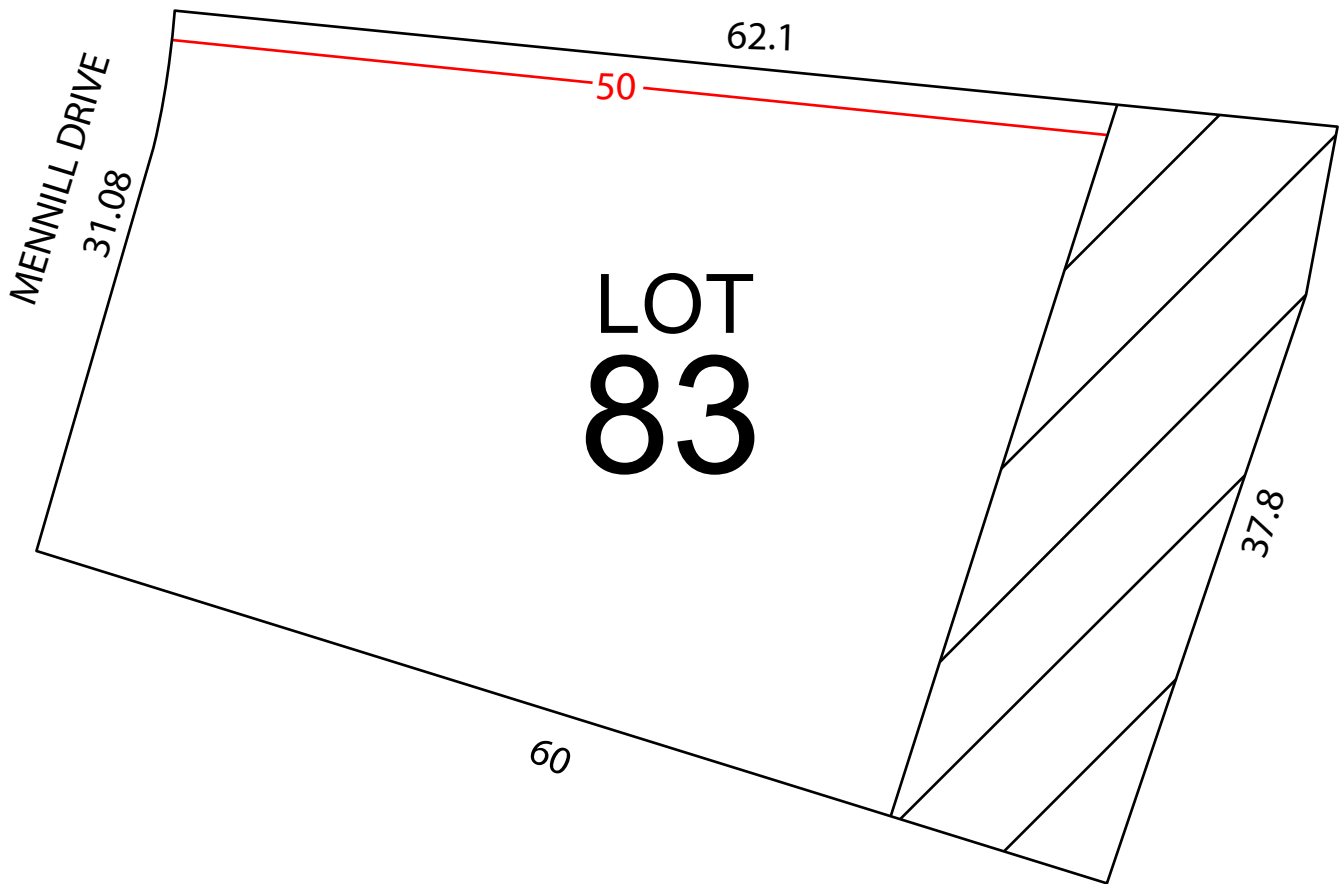

Black Creek Estates of Snow Valley Phase 2

STEVE VANDRICK
Broker
REMAX CHAY REALTY INC.
Brokerage
705-722-7100

ARTISTS CONCEPTION
* Errors and Omissions excepted.
* All dimensions approximate.

 Tree Preservation