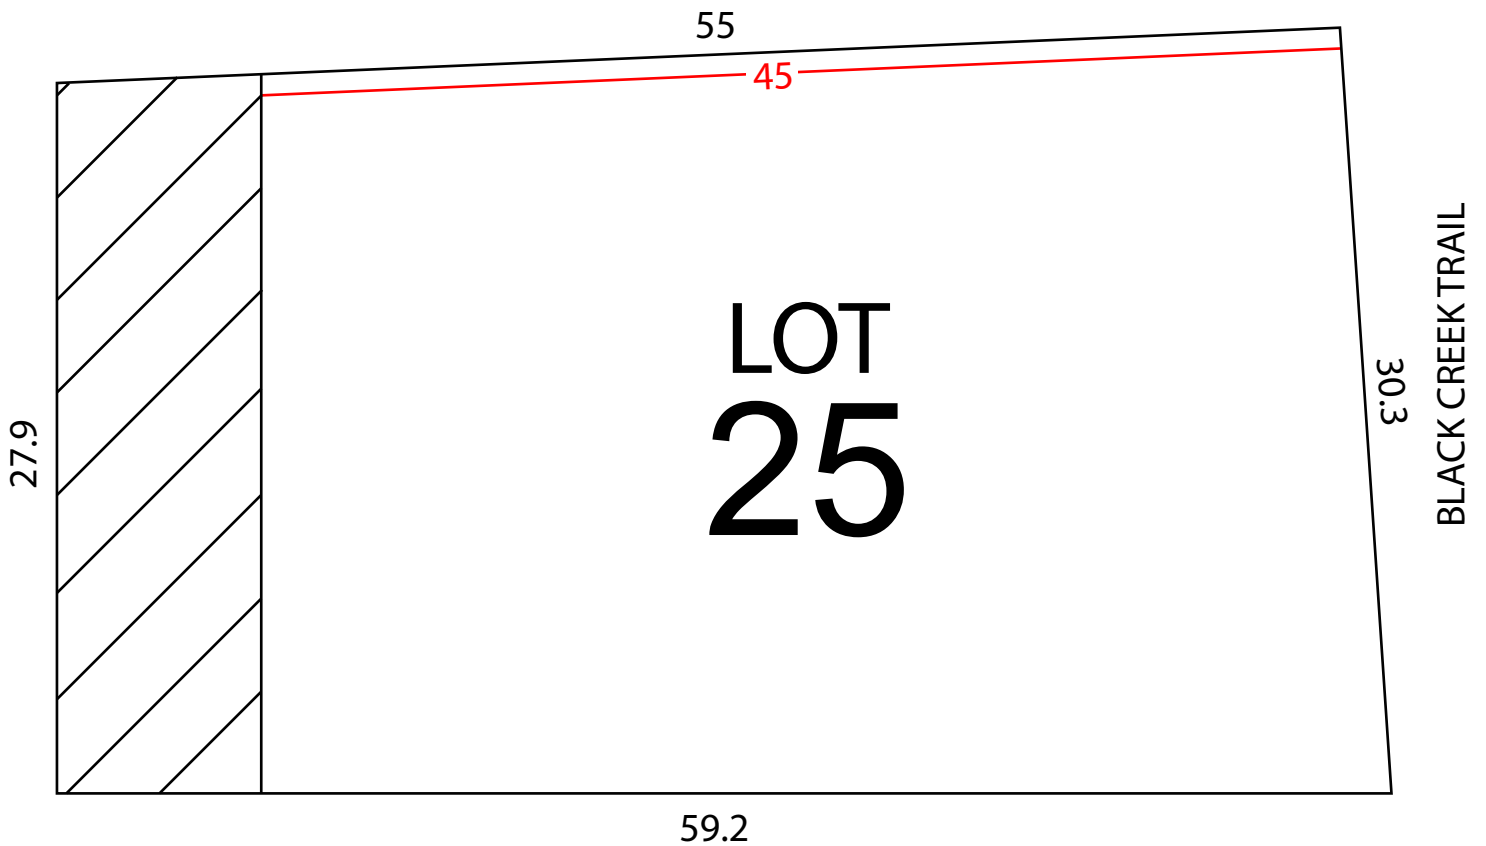

Black Creek Estates of Snow Valley Phase 1

STEVE VANDRICK
Broker
REMAX CHAY REALTY INC.
Brokerage
705-722-7100

ARTISTS CONCEPTION
* Errors and Omissions excepted.
* All dimensions approximate.

 Tree Preservation