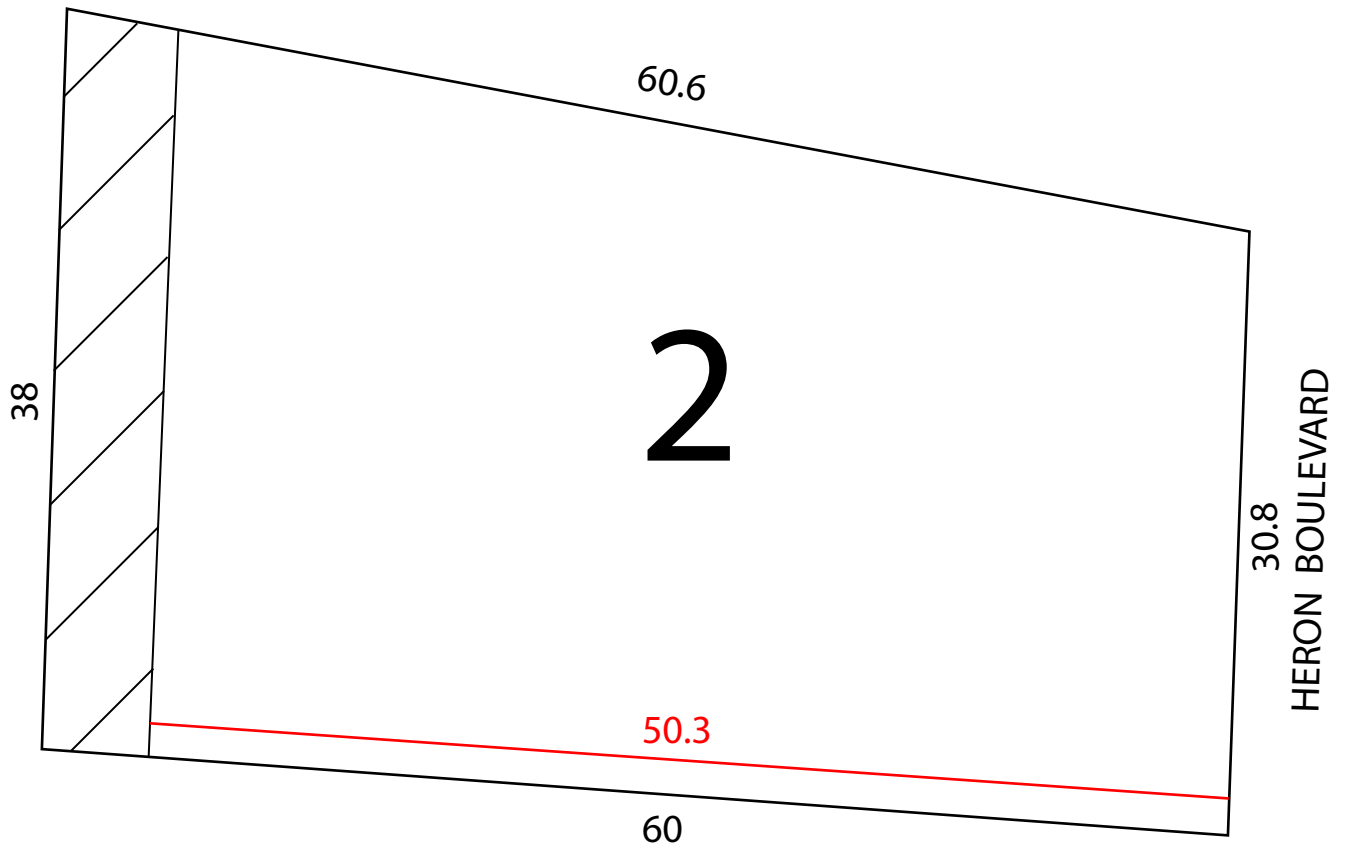

Vespra Valley Estates Phase 2

STEVE VANDRICK
Broker
REMAX CHAY REALTY INC.
Brokerage
705-722-7100

ARTISTS CONCEPTION

* Errors and Omissions excepted.
*All dimensions approximate.

Tree Preservation