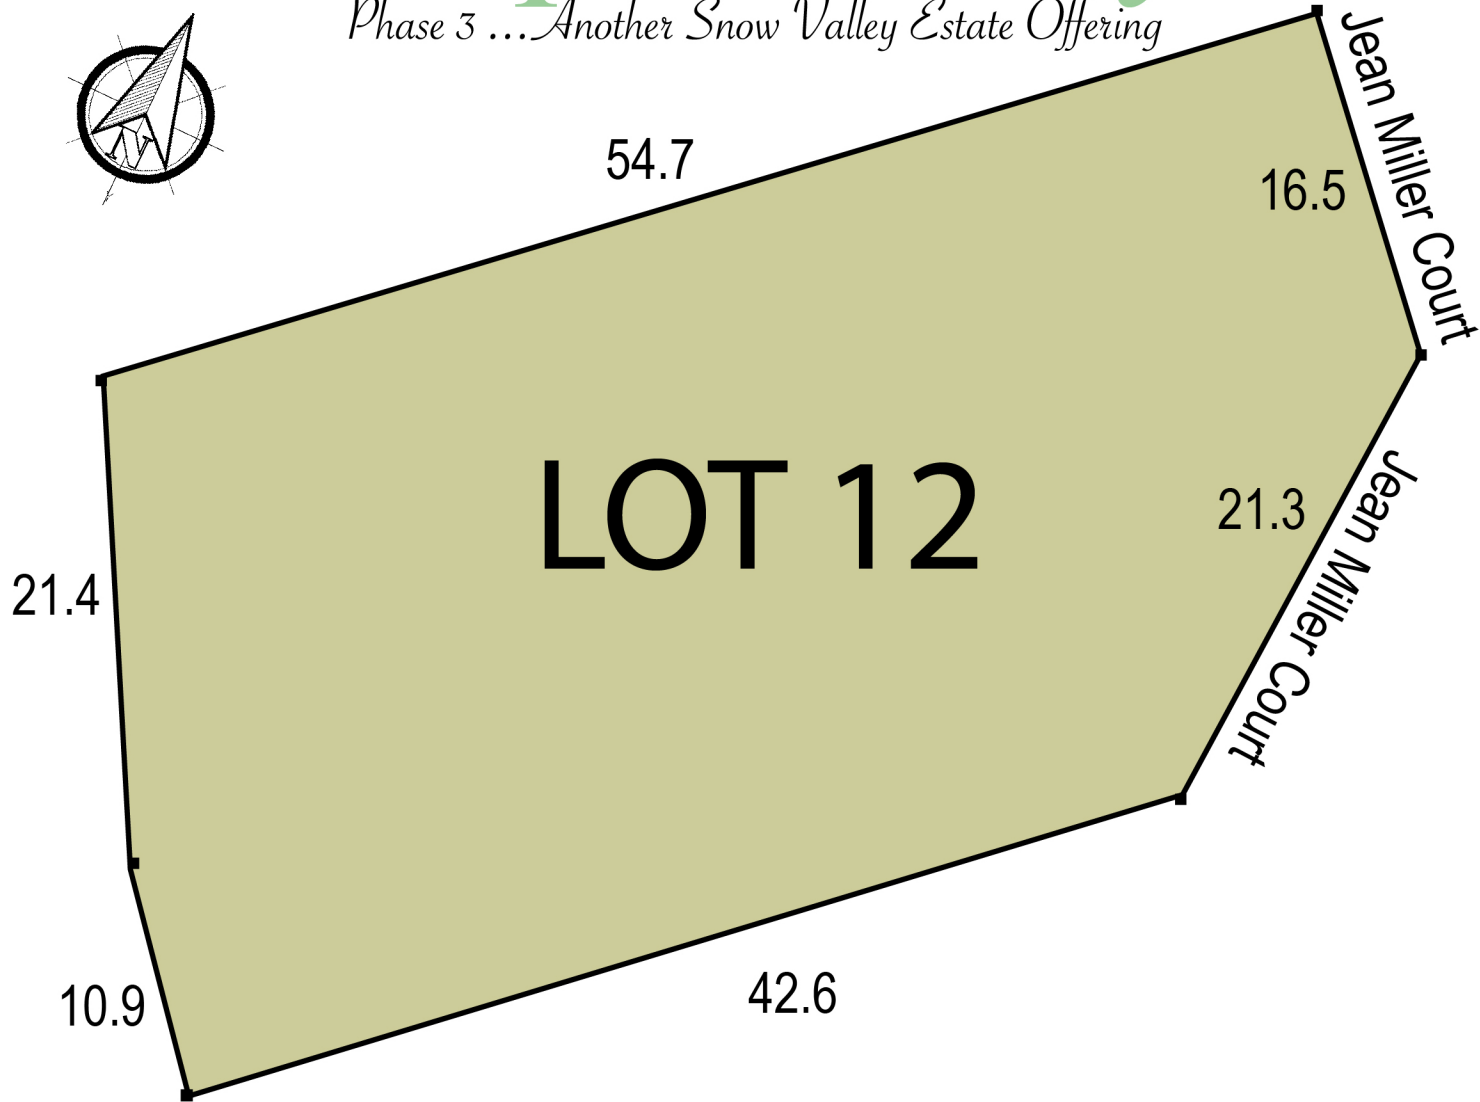

Vespra Valley

Phase 3 ... Another Snow Valley Estate Offering

STEVE VANDRICK, Broker
REMAX Hallmark Chay Realty Inc., Brokerage
705-795-5219 www.estate-lots.com

ARTISTS CONCEPTION
* Errors & Omissions excepted
* All dimensions approximate