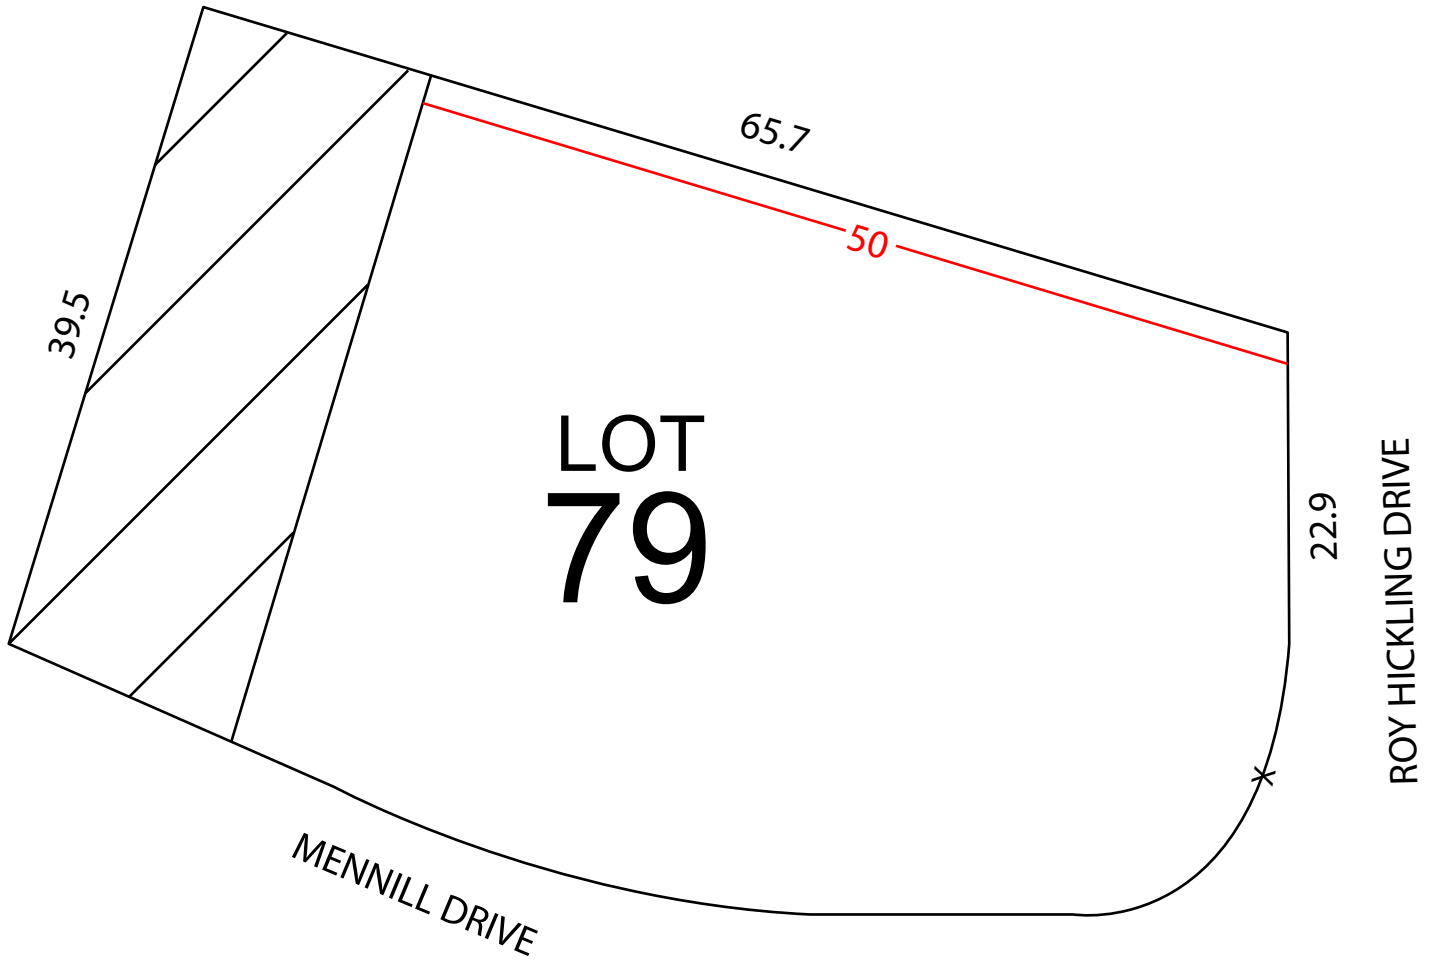

Black Creek Estates of Snow Valley Phase 2

STEVE VANDRICK
Broker
REMAX CHAY REALTY INC.
Brokerage
705-722-7100

ARTISTS CONCEPTION

- * Errors and Omissions excepted.
- * All dimensions approximate.

Tree Preservation